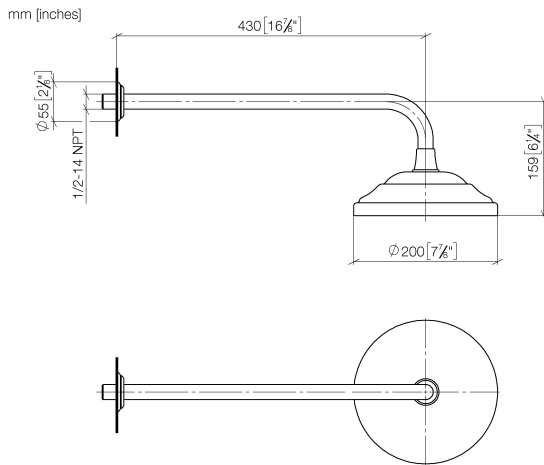

28 545 977 Product version up to 12/5/2019

- rain shower Ø 200 mm
- Rain shower material: metal
- PURE RAIN, max. flow rate 14 l/min (at 3 bar)
- Function from: 8 l/min
- with anti-scale system

**Technical data:**

- 435mm projection
- rosette Ø 55 mm
- 1/2" connection

**Notes:**

	Brushed Dark Platinum	28 545 977-99
	Chrome	28 545 977-00
	Brushed Platinum	28 545 977-06
	Platinum	28 545 977-08
	Durabrand (23kt Gold)	28 545 977-09
	Brushed Durabrand (23kt Gold)	28 545 977-28
	Brushed Gold (PVD)	28 545 977-37
	Brushed Dark Brass (PVD)	28 545 977-39
	Brushed Bronze (PVD)	28 545 977-42

**Recommended miscellaneous**

**Concealed wall elbow - 35 085 970 90**

- min. recess depth 90 mm
- max. recess depth 163 mm

28 545 977 Product version up to 12/5/2019

**Flow rate chart**

**Codes & Standards**

### Spare parts list

No.	Item Number	Name	Quantity used	Delivery time
4	28 535 977-99	Rainshower - Brushed Dark Platinum	1.00	-
Spare part can no longer be ordered, please order the replacement item				
1	09 27 35 003-99	Rosette Ø 55 x Ø 27 x 10 mm - Brushed Dark Platinum	1.00	40
2	90 14 10 026 00 90	O-Ring 20,5 x 3,5 mm -	1.00	14
3	09 11 03 017-99	Connection 1/2" Ø 21 x 450 mm - Brushed Dark Platinum	1.00	40