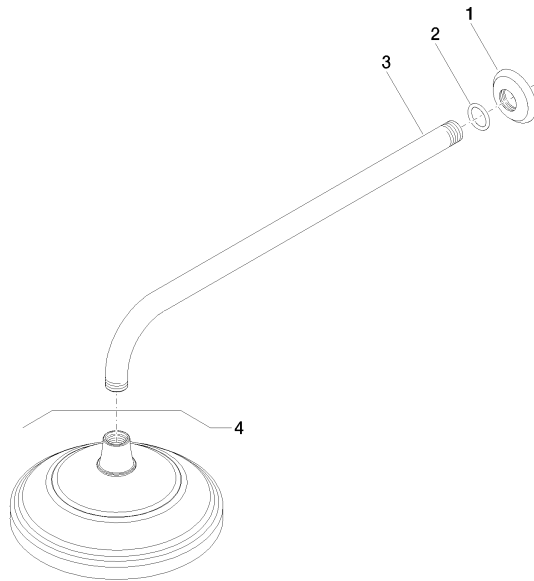

28 545 977 Product version up to 12/5/2019

- rain shower Ø 200 mm
- Rain shower material: metal
- PURE RAIN, max. flow rate 14 l/min (at 3 bar)
- Function from: 8 l/min
- with anti-scale system

**Technical data:**

**Recommended miscellaneous**

**Concealed wall elbow - 35 085 970 90**

- min. recess depth 90 mm
- max. recess depth 163 mm

28 545 977 Product version up to 12/5/2019

**Flow rate chart**

**Codes & Standards**

## MADISON Rainshower with wall fixing 200 mm - Brushed Dark Platinum

MADISON

28 545 977 Product version up to 12/5/2019

### Spare parts list

No.	Item Number	Name	Quantity used	Delivery time
4	28 535 977-99	Rainshower - Brushed Dark Platinum	1.00	-
Spare part can no longer be ordered, please order the replacement item				
1	09 27 35 003-99	Rosette Ø 55 x Ø 27 x 10 mm - Brushed Dark Platinum	1.00	40
2	90 14 10 026 00 90	O-Ring 20,5 x 3,5 mm -	1.00	14
3	09 11 03 017-99	Connection 1/2" Ø 21 x 450 mm - Brushed Dark Platinum	1.00	40