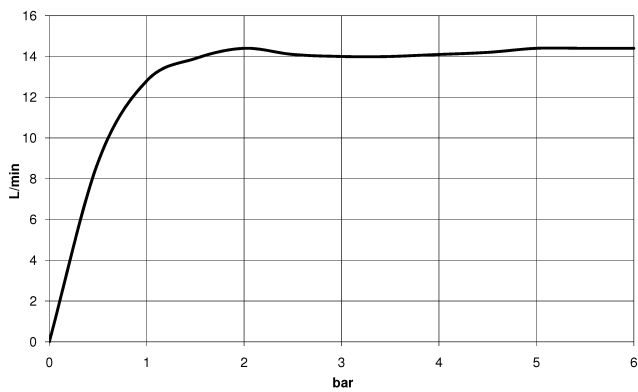

28 545 977 Product version up to 12/5/2019

- rain shower Ø 200 mm
- Rain shower material: metal
- PURE RAIN, max. flow rate 14 l/min (at 3 bar)
- Function from: 8 l/min
- with anti-scale system

**Technical data:**

- 435mm projection
- rosette Ø 55 mm
- 1/2" connection

**Notes:**

	Brushed Dark Platinum	28 545 977-99
	Chrome	28 545 977-00
	Brushed Platinum	28 545 977-06
	Platinum	28 545 977-08
	Durabrand (23kt Gold)	28 545 977-09
	Brushed Durabrand (23kt Gold)	28 545 977-28
	Brushed Gold (PVD)	28 545 977-37
	Brushed Dark Brass (PVD)	28 545 977-39
	Brushed Bronze (PVD)	28 545 977-42

**Recommended miscellaneous**

**Concealed wall elbow - 35 085 970 90**

- min. recess depth 90 mm
- max. recess depth 163 mm

28 545 977 Product version up to 12/5/2019

**Flow rate chart**

**Codes & Standards**