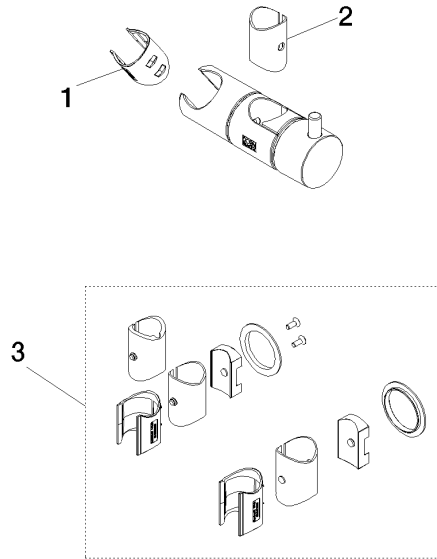

12 550 970 Product version from 6/1/2025

- Pipe diameter 20 mm

| | | |
|---|--------------------------------|---------------|
|  | Brushed Dark Bronze (PVD) | 12 550 970-43 |
|  | Chrome | 12 550 970-00 |
|  | Brushed Platinum | 12 550 970-06 |
|  | Platinum | 12 550 970-08 |
|  | Durabronze (23kt Gold) | 12 550 970-09 |
|  | Dark Chrome | 12 550 970-19 |
|  | Light Gold (PVD) | 12 550 970-26 |
|  | Brushed Light Gold (PVD) | 12 550 970-27 |
|  | Brushed Durabronze (23kt Gold) | 12 550 970-28 |
|  | Matte Black | 12 550 970-33 |
|  | Brushed Gold (PVD) | 12 550 970-37 |
|  | Brushed Dark Brass (PVD) | 12 550 970-39 |
|  | Brushed Bronze (PVD) | 12 550 970-42 |
|  | Brushed Champagne (22kt Gold) | 12 550 970-46 |
|  | Champagne (22kt Gold) | 12 550 970-47 |
|  | Brushed Chrome | 12 550 970-93 |
|  | Brushed Dark Platinum | 12 550 970-99 |

Slide unit Ø 20 mm - Brushed Dark Bronze (PVD)

SERIES-VARIOUS

12 550 970 Product version from 6/1/2025

12 550 970 Product version from 6/1/2025

Parts for other finishes can be found here: [Chrome](#)

Spare parts list

| No. | Item Number | Name | Quantity used | Delivery time |
|-----|--------------------|--------------------------------|---------------|---------------|
| 1 | 90 12 12 237 00 90 | Receptacle for hand shower - | 1.00 | 14 |
| 3 | 90 30 12 530 00 90 | set | 1.00 | 20 |
| 2 | 90 18 40 557 00 90 | Adapter Guide sleeve Ø 20 mm - | 1.00 | 14 |