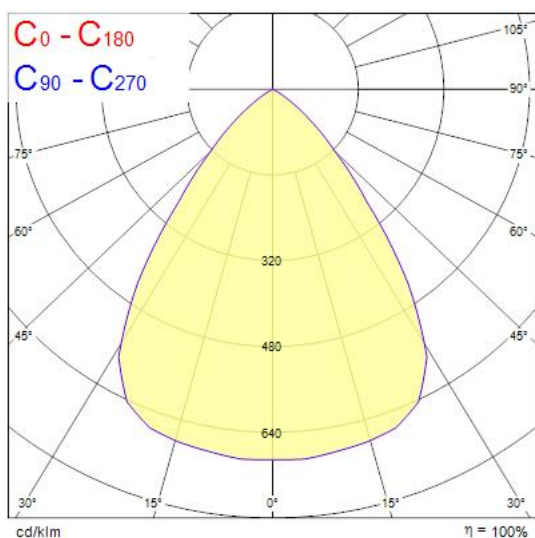

Concord

Solstice 200 2300lm 930 DALI SB
2070233

IP rating	IP40/20
IK rating	IK02
Product EAN number	5025768702336
Warranty	5 years

Photometry