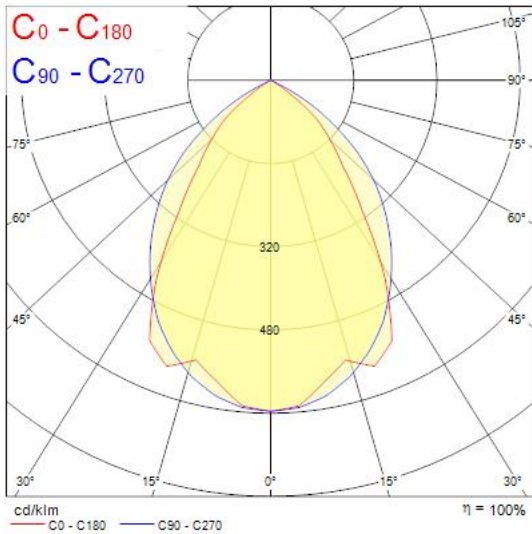

RANA NEO 3500LM REC 1200x300 830 SSC 1L WHITE 0052592

Glare control	< 18
Photobiological Risk Group	RG0
Total power consumption (W)	31
Electrical protection	Class I
Control gear type	LED driver constant current
LED Flickering Rate	Ultra low (5% or less)
Housing colour	RAL9016
IP rating	IP20
IK rating	IK07
Product EAN number	5410288525921
Warranty	5 years
Dimming method	SylSmart SSC
Useful luminous flux (#use)	3572

Photometry