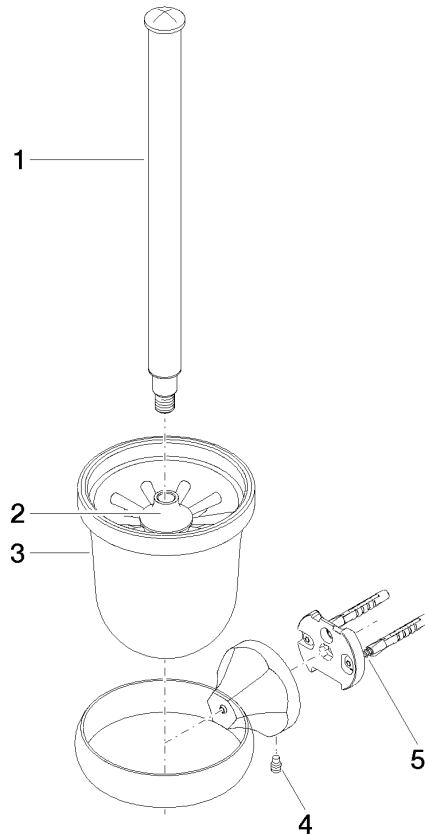

83 900 361 Product version from 7/3/2016

- crystal glass brush holder, matte
- brush head, white
- width 110mm
- height 400 mm
- 147mm projection

	Brushed Dark Platinum	83 900 361-99
	Chrome	83 900 361-00
	Brushed Platinum	83 900 361-06
	Platinum	83 900 361-08
	Durabronze (23kt Gold)	83 900 361-09
	Brushed Durabronze (23kt Gold)	83 900 361-28
	Brushed Gold (PVD)	83 900 361-37
	Brushed Dark Brass (PVD)	83 900 361-39
	Brushed Bronze (PVD)	83 900 361-42

**Recommended miscellaneous**

	<b>Brush handle D25 x 300 mm - Brushed Dark Platinum</b>	90 28 22 538 03-99
---	--	-----------------------

83 900 361 Product version from 7/3/2016

mm [inches]

83 900 361 Product version from 7/3/2016

Parts for other finishes can be found here: [Chrome](#)

**Spare parts list**

No.	Item Number	Name	Quantity used	Delivery time
3	90 90 04 000 00 82	Glass matte -	1.00	14
2	08 18 50 600 90	Brush white -	1.00	-
Spare part can no longer be ordered, please order the replacement item				
	9018506000090	Brush white -		
5	05 17 97 507 00 90	Attachment set 52 x 45 x 70 mm -	1.00	14
4	04 31 11 140 00 90	Mounting Threaded pin M6 x 10 mm -	1.00	14
1	90 28 22 538 03-99	Brush handle D25 x 300 mm - Brushed Dark Platinum	1.00	40