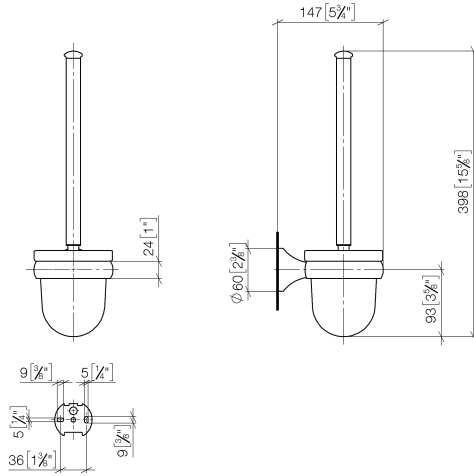

83 900 361 Product version from 7/3/2016

- crystal glass brush holder, matte
- brush head, white
- width 110mm
- height 400 mm
- 147mm projection

	Brushed Dark Platinum	83 900 361-99
	Chrome	83 900 361-00
	Brushed Platinum	83 900 361-06
	Platinum	83 900 361-08
	Durabronze (23kt Gold)	83 900 361-09
	Brushed Durabronze (23kt Gold)	83 900 361-28
	Brushed Gold (PVD)	83 900 361-37
	Brushed Dark Brass (PVD)	83 900 361-39
	Brushed Bronze (PVD)	83 900 361-42

**Recommended miscellaneous**

	<b>Brush handle D25 x 300 mm - Brushed Dark Platinum</b>	90 28 22 538 03-99
---	--	-----------------------

83 900 361 Product version from 7/3/2016

mm [inches]

83 900 361 Product version from 7/3/2016

Parts for other finishes can be found here: [Chrome](#)

**Spare parts list**

No.	Item Number	Name	Quantity used	Delivery time
3	90 90 04 000 00 82	Glass matte -	1.00	14
2	08 18 50 600 90	Brush white -	1.00	-
Spare part can no longer be ordered, please order the replacement item				
	9018506000090	Brush white -		
5	05 17 97 507 00 90	Attachment set 52 x 45 x 70 mm -	1.00	14
4	04 31 11 140 00 90	Mounting Threaded pin M6 x 10 mm -	1.00	14
1	90 28 22 538 03-99	Brush handle D25 x 300 mm - Brushed Dark Platinum	1.00	40