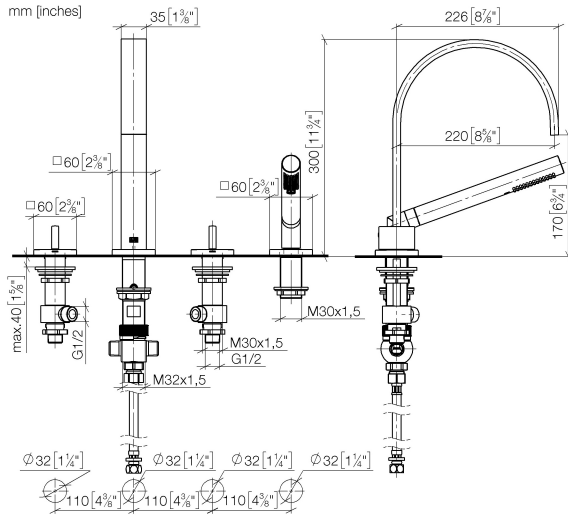

# MEM Bath shower set for bath rim or tile edge installation - Brushed Dark Platinum

MEM

27 532 782 Product version from 3/10/2014

- 220mm projection
- spout: rectangular normal flow
- max. flow 27.3 l/min at 3 bar flow pressure
- Hand shower: COMPACT RAIN, max. flow rate 6.8 l/min (at 3 bar)
- complete hand shower set with anti-scale system
- automatic bath/shower diverter
- height of mixer 300 mm
- height up to aerator 170 mm
- hole diameter valve 32 mm
- hole diameter spout 32 mm
- hole diameter for complete hand shower set 32 mm
- rosette for spout 60 x 60mm
- rosette for complete hand shower set 60 x 60mm
- rosette for deck valve 60 x 60mm
- metal shower hose 1750mm with integrated anti-twist protection
- WRAS

## Recommended miscellaneous

**Decorative caps for Perfecto - Brushed Dark Platinum** 12 801 970-99  
 • 1 pair

**MEM Bath shower set for bath rim or tile edge installation - Brushed Dark Platinum**

MEM

27 532 782 Product version from 3/10/2014  
mm [inches]

**Flow rate chart**

**Codes & Standards**

ASME A112.18.1	cUPC	DIN 4109	EN 1717
ISO 3822	Scottish Water Byelaws	UK Water Supply Regulations	Ü-Zeichen

No.	Item Number	Name	Quantity used	Delivery time
3	12 502 970 90	High pressure hose 1/2" x 1/2" x 400 mm -	1.00	14
5	27 702 980-99	Hand shower set for bath rim or tile edge installation - Brushed Dark Platinum	1.00	40
4	20 000 782-99	MEM Deck valve clockwise closing cold - Brushed Dark Platinum	1.00	40
1	20 000 783-99	MEM Deck valve anti-clockwise closing hot - Brushed Dark Platinum	1.00	40
2	90 28 22 268 00-99	Bath spout with diverter for deck mounting - Brushed Dark Platinum	1.00	40