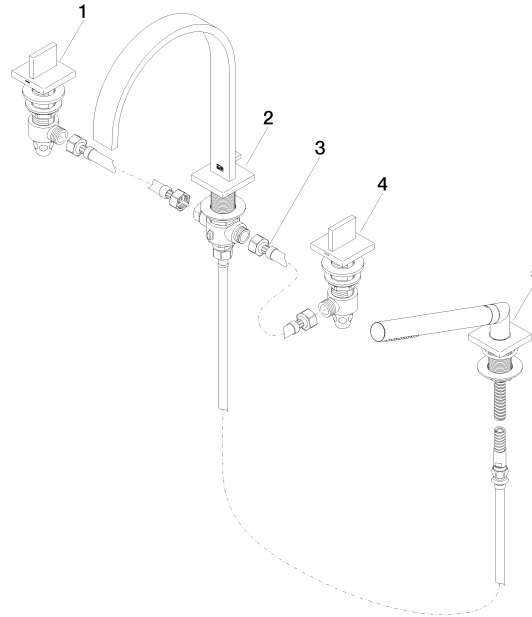

27 532 782 Product version from 3/10/2014

Spare parts list

No.	Item Number	Name	Quantity used	Delivery time
3	12 502 970 90	High pressure hose 1/2" x 1/2" x 400 mm -	1.00	14
5	27 702 980-99	Hand shower set for bath rim or tile edge installation - Brushed Dark Platinum	1.00	40
4	20 000 782-99	MEM Deck valve clockwise closing cold - Brushed Dark Platinum	1.00	40
1	20 000 783-99	MEM Deck valve anti-clockwise closing hot - Brushed Dark Platinum	1.00	40
2	90 28 22 268 00-99	Bath spout with diverter for deck mounting - Brushed Dark Platinum	1.00	40