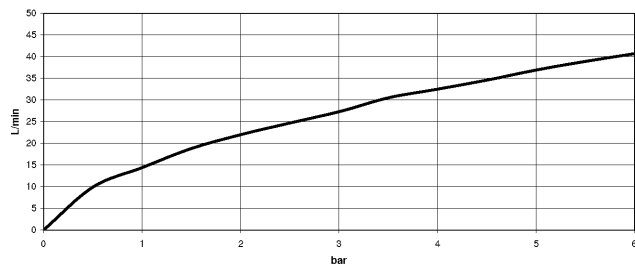

**Flow rate chart**

**Codes & Standards**

ASME A112.18.1	cUPC	DIN 4109	EN 1717
ISO 3822	Scottish Water Byelaws	UK Water Supply Regulations	Ü-Zeichen