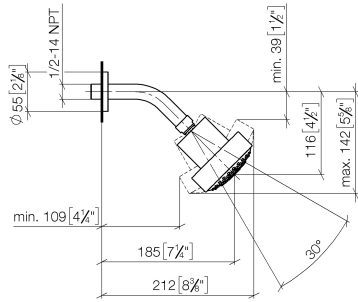

28 508 979 Product version from 6/1/2024

- spray head Ø 92mm
- Three settings: COMPACT RAIN, COMPACT SOFT FLOW, COMPACT AQUAPRESSURE FLOW, max. flow rate 9 l/min (at 3 bar)
- Function from: 7 l/min
- with anti-scale system

**Technical data:**

- 200-mm projection
- ball-joint pivotable through 30°
- rosette Ø 55 mm
- 1/2" connection

**Notes:**

	Brushed Platinum	28 508 979-06
	Chrome	28 508 979-00
	Platinum	28 508 979-08
	Dark Chrome	28 508 979-19
	Light Gold (PVD)	28 508 979-26
	Brushed Light Gold (PVD)	28 508 979-27
	Brushed Durabrass (23kt Gold)	28 508 979-28
	Matte Black	28 508 979-33
	Brushed Gold (PVD)	28 508 979-37
	Brushed Dark Brass (PVD)	28 508 979-39
	Brushed Bronze (PVD)	28 508 979-42
	Brushed Dark Bronze (PVD)	28 508 979-43
	Brushed Champagne (22kt Gold)	28 508 979-46
	Champagne (22kt Gold)	28 508 979-47
	Brushed Chrome	28 508 979-93
	Brushed Dark Platinum	28 508 979-99

Recommended miscellaneous

- Concealed wall elbow -** 35 085 970 90
- min. recess depth 90 mm
  - max. recess depth 163 mm

28 508 979 Product version from 6/1/2024

mm [inches]

**Flow rate chart**

### Spare parts list

No.	Item Number	Name	Quantity used	Delivery time
1	09 27 22 003-06	Rosette Ø 55 x Ø 22 x 9 mm - Brushed Platinum	1.00	20
4	04 12 11 110 00-06	Spray Overhead shower 93 x 113 x 100 mm - Brushed Platinum	1.00	20
2	90 14 10 026 00 90	O-Ring 20,5 x 3,5 mm -	1.00	14
3	09 11 03 011-06	Connection 140 x 65 x 21 mm - Brushed Platinum	1.00	20