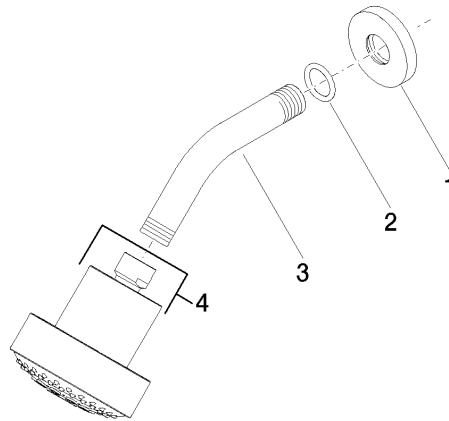

28 508 979 Product version from 6/1/2024

- spray head Ø 92mm
- Three settings: COMPACT RAIN, COMPACT SOFT FLOW, COMPACT AQUAPRESSURE FLOW, max. flow rate 9 l/min (at 3 bar)
- Function from: 7 l/min
- with anti-scale system

**Technical data:**

- 200-mm projection
- ball-joint pivotable through 30°
- rosette Ø 55 mm
- 1/2" connection

**Notes:**

	Brushed Platinum	28 508 979-06
	Chrome	28 508 979-00
	Platinum	28 508 979-08
	Dark Chrome	28 508 979-19
	Light Gold (PVD)	28 508 979-26
	Brushed Light Gold (PVD)	28 508 979-27
	Brushed Durabrass (23kt Gold)	28 508 979-28
	Matte Black	28 508 979-33
	Brushed Gold (PVD)	28 508 979-37
	Brushed Dark Brass (PVD)	28 508 979-39
	Brushed Bronze (PVD)	28 508 979-42
	Brushed Dark Bronze (PVD)	28 508 979-43
	Brushed Champagne (22kt Gold)	28 508 979-46
	Champagne (22kt Gold)	28 508 979-47
	Brushed Chrome	28 508 979-93
	Brushed Dark Platinum	28 508 979-99

Recommended miscellaneous

- Concealed wall elbow -** 35 085 970 90
- min. recess depth 90 mm
  - max. recess depth 163 mm

28 508 979 Product version from 6/1/2024

mm [inches]

**Flow rate chart**

### Spare parts list

No.	Item Number	Name	Quantity used	Delivery time
1	09 27 22 003-06	Rosette Ø 55 x Ø 22 x 9 mm - Brushed Platinum	1.00	20
4	04 12 11 110 00-06	Spray Overhead shower 93 x 113 x 100 mm - Brushed Platinum	1.00	20
2	90 14 10 026 00 90	O-Ring 20,5 x 3,5 mm -	1.00	14
3	09 11 03 011-06	Connection 140 x 65 x 21 mm - Brushed Platinum	1.00	20