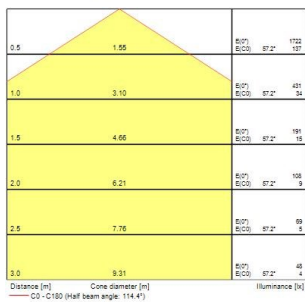

Sterling Bulkhead - LED

STERLING IP65 IK10 1325LM 830 BLACK
4063831