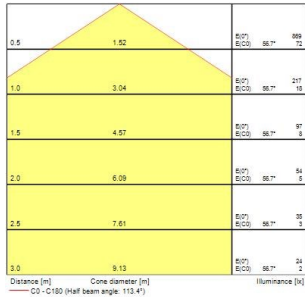

Sterling Bulkhead - LED

STERLING IP65 IK10 1325LM 830 BLACK
4063831