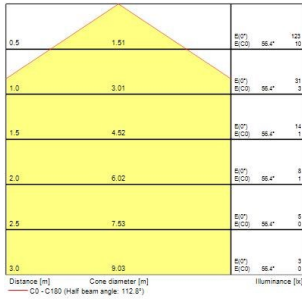

RANA NEO Recessed 600

RANA NEO 3500LM REC 600x600 840 DALI EM 2L WHITE
0052585

PHOTOMETRY