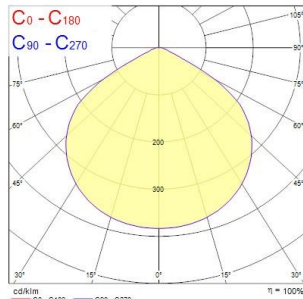

RANA NEO Recessed 600

RANA NEO 3500LM REC 600x600 840 DALI EM 2L WHITE
0052585

PHOTOMETRY