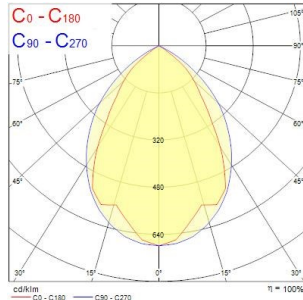

RANA NEO Recessed 600

RANA NEO 3500LM REC 600x600 840 DALI EM 2L WHITE
0052585

PHOTOMETRY