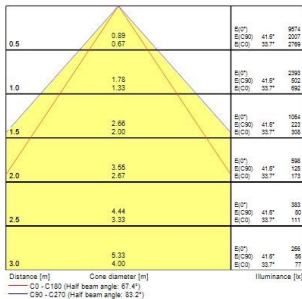

RANA NEO Recessed 600

RANA NEO 3500LM REC 600x600 840 DALI EM 2L WHITE
0052585

PHOTOMETRY