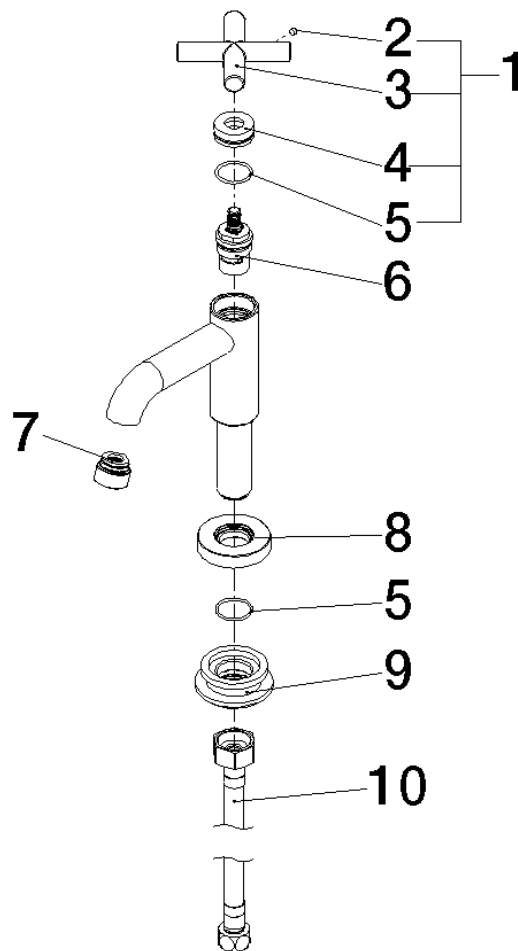

17 500 892 Product version from 6/30/2009

- 100mm projection
- fixed spout
- circular, air-enriched flow
- height of mixer 115 mm
- height up to aerator 40 mm
- hole diameter 35 mm
- 1/2" connection
- rosette Ø 45 mm
- max. flow 7 l/min
- lead-free
- This product can help a building meet the requirements of Green Building Rating Systems, e.g. LEED®, BREEAM®, DGNB

17 500 892 Product version from 6/30/2009

mm [inches]

Flow rate chart

Codes & Standards

DIN 4109

ISO 3822

Ü-Zeichen

## TARA Pillar tap cold water - Brushed Dark Platinum

TARA

17 500 892 Product version from 6/30/2009

### Spare parts list

No.	Item Number	Name	Quantity used	Delivery time
	9 04 23 10 010 88 90	Mounting with seals Ø 53 x 27 mm, 1/2" -	1.00	14
	10 90 30 04 025 00 90	High pressure hose 3/8" x 1/2" x 500 mm -	1.00	14
	8 09 27 89 106-99	Rosette Ø 45 x 9 mm - Brushed Dark Platinum	1.00	40
	1 90 20 89 011 00-99	handle	1.00	-
Spare part can no longer be ordered, please order the replacement item				
	4 09 21 02 089-99	Cover Ø 24,5 x 9,5 mm - Brushed Dark Platinum	1.00	40
	6 90 90 03 135 00 90	Head part clockwise closing 1/2" -	1.00	14
	2 09 31 11 055 90	Mounting Threaded pin with hexagon socket with point M4 x 3,5 mm -	1.00	14
	5 09 14 10 085 90	O-Ring 20,0 x 1,5 mm -	2.00	14
	3 09 20 89 011-99	Handle 70 x 70 x 22,5 mm - Brushed Dark Platinum	1.00	40
	7 90 23 01 068 01-99	Aerator M18x1 7,0 l/min. - Brushed Dark Platinum	1.00	40