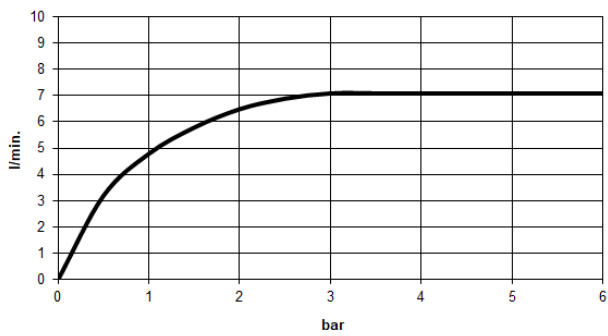

Codes & Standards

DIN 4109

ISO 3822

Ü-Zeichen