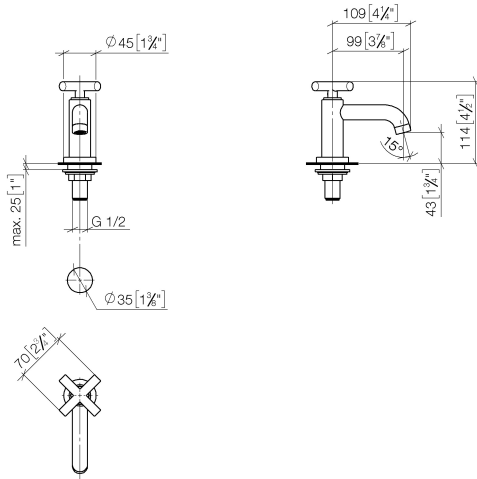

17 500 892 Product version from 6/30/2009

- 100mm projection
- fixed spout
- circular, air-enriched flow
- height of mixer 115 mm
- height up to aerator 40 mm
- hole diameter 35 mm
- 1/2" connection
- rosette Ø 45 mm
- max. flow 7 l/min
- lead-free
- This product can help a building meet the requirements of Green Building Rating Systems, e.g. LEED®, BREEAM®, DGNB

17 500 892 Product version from 6/30/2009

mm [inches]

Flow rate chart

Codes & Standards

DIN 4109

ISO 3822

Ü-Zeichen

## TARA Pillar tap cold water - Brushed Dark Platinum

TARA

17 500 892 Product version from 6/30/2009

### Spare parts list

No.	Item Number	Name	Quantity used	Delivery time
	9 04 23 10 010 88 90	Mounting with seals Ø 53 x 27 mm, 1/2" -	1.00	14
	10 90 30 04 025 00 90	High pressure hose 3/8" x 1/2" x 500 mm -	1.00	14
	8 09 27 89 106-99	Rosette Ø 45 x 9 mm - Brushed Dark Platinum	1.00	40
	1 90 20 89 011 00-99	handle	1.00	-
Spare part can no longer be ordered, please order the replacement item				
	4 09 21 02 089-99	Cover Ø 24,5 x 9,5 mm - Brushed Dark Platinum	1.00	40
	6 90 90 03 135 00 90	Head part clockwise closing 1/2" -	1.00	14
	2 09 31 11 055 90	Mounting Threaded pin with hexagon socket with point M4 x 3,5 mm -	1.00	14
	5 09 14 10 085 90	O-Ring 20,0 x 1,5 mm -	2.00	14
	3 09 20 89 011-99	Handle 70 x 70 x 22,5 mm - Brushed Dark Platinum	1.00	40
	7 90 23 01 068 01-99	Aerator M18x1 7,0 l/min. - Brushed Dark Platinum	1.00	40