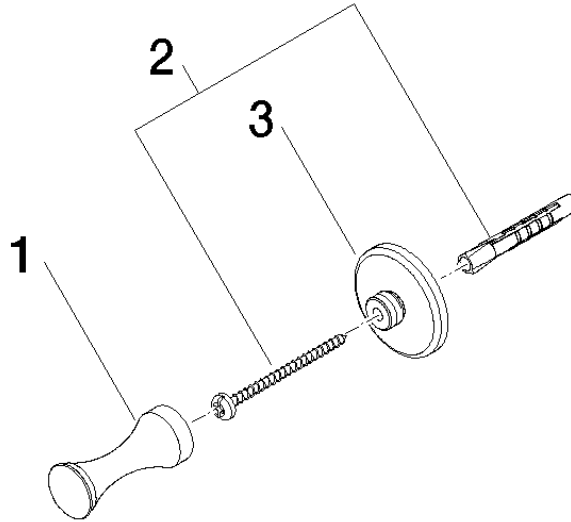

83 251 970 Product version from 4/1/2025

- 55mm projection

	Chrome	83 251 970-00
	Brushed Platinum	83 251 970-06
	Platinum	83 251 970-08
	Durabress (23kt Gold)	83 251 970-09
	Brushed Durabress (23kt Gold)	83 251 970-28
	Brushed Gold (PVD)	83 251 970-37
	Brushed Dark Brass (PVD)	83 251 970-39
	Brushed Bronze (PVD)	83 251 970-42
	Brushed Dark Platinum	83 251 970-99

83 251 970 Product version from 4/1/2025

mm [inches]

83 251 970 Product version from 4/1/2025

Parts for other finishes can be found here: Brushed Platinum

### Spare parts list

No.	Item Number	Name	Quantity used	Delivery time
2	05 30 31 025 00 90	Mounting Bolt Round head 4,5 x 60 mm -	1.00	14
3	08 30 11 550-00	Holder Ø 40 x 13 mm - Chrome	1.00	20
1	08 18 60 500-00	Hooks 20 x 20 x 50 mm - Chrome	1.00	-