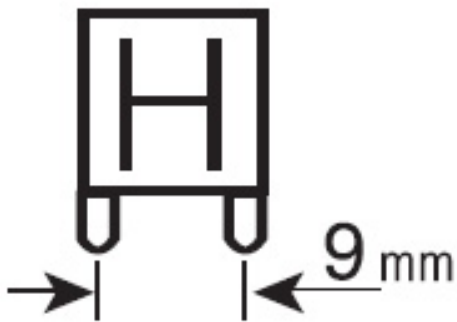

ToLEDo R7S V2 118MM 850LM 827 SL 0030773

Housing colour	Transparent
IP rating	IP20
Product EAN number	5410288307732
Warranty	3 years
Dimming method	N/A
Useful luminous flux (#use)	850

Technical drawings

Data table

GENERAL DATA

Product name	ToLEDo R7S V2 118MM 850LM 827 SL
Technology	LED
Lamp shape	Capsule
Cap/Base	R7s
Lamp finish	Clear
Fixture rating	Open
General application	Hospitality, Residential & Consumer
Operating temperature range (°C)	-20°C...+40°C
ETIM Class	EC001959
Warranty	3 years

OPTICAL DATA