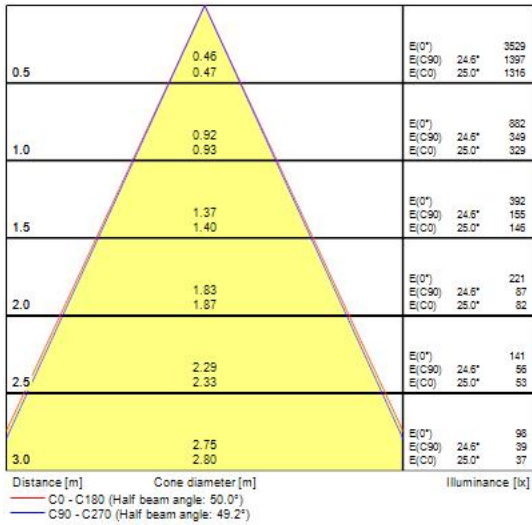

START SPOT ALU 760LM 3CCT DIM IP65 BLK 0005193

IK rating	IK07
Product EAN number	5410288051932
Warranty	5 years
Dimming method	Mains: leading / trailing edge
Useful luminous flux (#use)	760

Photometry