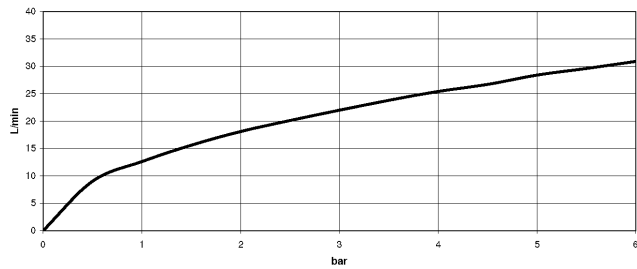

**TARA Bath mixer for wall mounting with hand shower set - Brushed Dark
Platinum**

TARA

25 133 882 Product version up to 5/27/2021

- spout: circular, air-enriched flow
- max. flow 22 l/min at 3 bar flow pressure
- Hand shower: COMPACT RAIN, max. flow rate 6.8 l/min (at 3 bar)
- complete hand shower set with anti-scale system
- 240mm projection
- rotary diverter for bath/shower
- slide-on rosettes Ø 65 mm
- rosette for shower holder Ø 50mm
- 1/2" connection
- gauge 150 mm - 15 mm
- metal shower hose 1250mm with integrated anti-twist protection
- WRAS

25 133 882 Product version up to 5/27/2021
mm [inches]

Flow rate chart

Codes & Standards

DIN 4109

EN 1717

ISO 3822

Scottish Water
Byelaws

UK Water Supply
Regulations