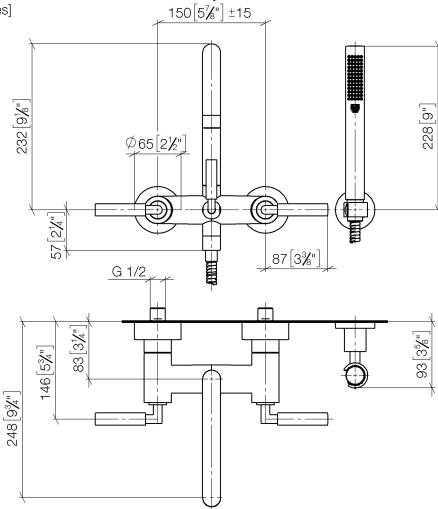

**TARA Bath mixer for wall mounting with hand shower set - Brushed Dark
Platinum**

TARA

25 133 882 Product version up to 5/27/2021

- spout: circular, air-enriched flow
- max. flow 22 l/min at 3 bar flow pressure
- Hand shower: COMPACT RAIN, max. flow rate 6.8 l/min (at 3 bar)
- complete hand shower set with anti-scale system
- 240mm projection
- rotary diverter for bath/shower
- slide-on rosettes Ø 65 mm
- rosette for shower holder Ø 50mm
- 1/2" connection
- gauge 150 mm - 15 mm
- metal shower hose 1250mm with integrated anti-twist protection
- WRAS

Intrinsic protection against back flow.

Stand pipes combination possible on request (special production).

	Brushed Dark Platinum	25 133 882-99
	Chrome	25 133 882-00
	Brushed Platinum	25 133 882-06
	Platinum	25 133 882-08
	Dark Chrome	25 133 882-19
	Brushed Durabronze (23kt Gold)	25 133 882-28
	Matte Black	25 133 882-33
	Brushed Gold (PVD)	25 133 882-37
	Brushed Dark Brass (PVD)	25 133 882-39
	Brushed Bronze (PVD)	25 133 882-42
	Brushed Dark Bronze (PVD)	25 133 882-43
	Brushed Champagne (22kt Gold)	25 133 882-46
	Champagne (22kt Gold)	25 133 882-47
	Brushed Chrome	25 133 882-93

25 133 882 Product version up to 5/27/2021
mm [inches]

Flow rate chart

Codes & Standards

DIN 4109

EN 1717

ISO 3822

Scottish Water
Byelaws

UK Water Supply
Regulations

25 133 882 Product version up to 5/27/2021

Parts for other finishes can be found here: [Chrome](#)

Spare parts list

No.	Item Number	Name	Quantity used	Delivery time
1	25 100 882-99	shower set	1.00	-
Spare part can no longer be ordered, please order the replacement item				
3	28 050 892-99	TARA Wall bracket - Brushed Dark Platinum	1.00	40
4	90 30 02 072 00-99	Metal shower hose 1/2" x 3/8" x 1250 mm - Brushed Dark Platinum	1.00	40
2	90 14 20 026 00 90	Washer 14 x 8 x 2 mm Centellen WS 3820 -	1.00	14
5	28 019 979-99	Hand shower - Brushed Dark Platinum	1.00	-
Spare part can no longer be ordered, please order the replacement item				