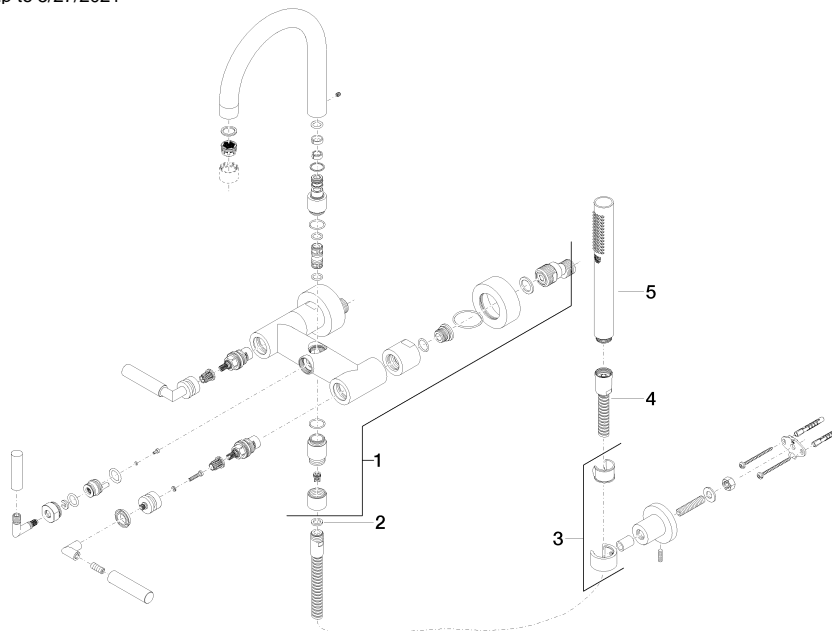

**TARA Bath mixer for wall mounting with hand shower set - Brushed Dark
Platinum**

TARA

25 133 882 Product version up to 5/27/2021

- spout: circular, air-enriched flow
- max. flow 22 l/min at 3 bar flow pressure
- Hand shower: COMPACT RAIN, max. flow rate 6.8 l/min (at 3 bar)
- complete hand shower set with anti-scale system
- 240mm projection
- rotary diverter for bath/shower
- slide-on rosettes Ø 65 mm
- rosette for shower holder Ø 50mm
- 1/2" connection
- gauge 150 mm - 15 mm
- metal shower hose 1250mm with integrated anti-twist protection
- WRAS

25 133 882 Product version up to 5/27/2021
mm [inches]

Flow rate chart

Codes & Standards

DIN 4109

EN 1717

ISO 3822

Scottish Water
Byelaws

UK Water Supply
Regulations

Ü-Zeichen

TARA Bath mixer for wall mounting with hand shower set - Brushed Dark
Platinum

TARA

25 133 882 Product version up to 5/27/2021

Certificates and sustainability

WRAS_2210

Belgaqua_21-026-2 LGA_18

EPD-DOR-20230287 Belgaqua_25-341-2
-IBA1-EN
Environmental.prod
uct-declarat

25 133 882 Product version up to 5/27/2021

Parts for other finishes can be found here: [Chrome](#)

Spare parts list

No.	Item Number	Name	Quantity used	Delivery time
1	25 100 882-99	shower set	1.00	-
Spare part can no longer be ordered, please order the replacement item				
3	28 050 892-99	TARA Wall bracket - Brushed Dark Platinum	1.00	40
4	90 30 02 072 00-99	Metal shower hose 1/2" x 3/8" x 1250 mm - Brushed Dark Platinum	1.00	40
2	90 14 20 026 00 90	Washer 14 x 8 x 2 mm Centellen WS 3820 -	1.00	14
5	28 019 979-99	Hand shower - Brushed Dark Platinum	1.00	-
Spare part can no longer be ordered, please order the replacement item				