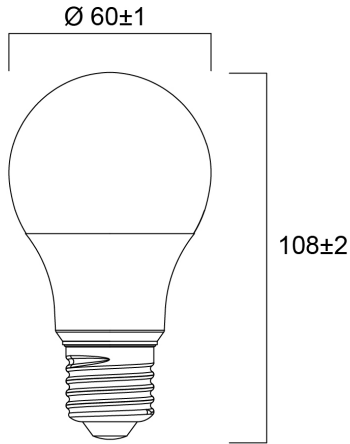

Product Overview

Product name	ToLEDo GLS 806LM 827 E27 SL10
Technology	LED
Watt (Rated) (W)	8
Cap/Base	E27
Fixture rating	Open
E-number FI	4741167
Colour temperature (K)	2700
CRI (Ra)	80
Colour Variation Initial (SDCM)	6
Photobiological Risk Group	RG0
Wattage (W)	8
Product EAN number	5410288296500
Warranty	3 years

Technical drawings

Data table

GENERAL DATA

Product name	ToLEDo GLS 806LM 827 E27 SL10
Technology	LED
Watt (Rated) (W)	8
Cap/Base	E27
Fixture rating	Open
Operating temperature range (°C)	-20°C...+40°C
Performance ambient temperature Tq (°C)	25
E-number FI	4741167
Warranty	3 years

LIFETIME DATA

Lifespan L70 B50	12000
Average life (Rated) (h)	15000

PHYSICAL DATA

Nominal Product Length (mm)	107
Nominal Product Diameter (mm)	60
Weight (kg)	0.314

PACKAGING

Single packaging type	Carton
Product EAN number	5410288296500
Packaging single width (cm)	12.0
Packaging single depth (cm)	11.2
DUN14 (outer)	15410288296507

SYLVANIA

ToLEDo GLS 806LM 827 E27 SL10
0029650

Packaging outer length / height (cm) 37.8

SAFETY DATA

Optimal operating condition (°C)	-20-40
Breakage cleaning instructions	Not Applicable
Special purpose lamp	No
Dry applications use only	No
Suitable for household illumination	No
Safety message	Not Suitable for totally enclosed fixtures