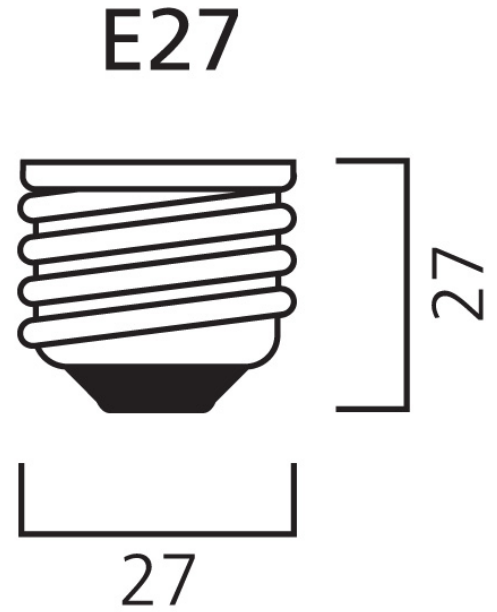

Product Overview

Product name	ToLEDo GLS 806LM 827 E27 SL10
Technology	LED
Watt (Rated) (W)	8
Cap/Base	E27
Fixture rating	Open
E-number FI	4741167
Colour temperature (K)	2700
CRI (Ra)	80
Colour Variation Initial (SDCM)	6
Photobiological Risk Group	RG0
Wattage (W)	8
Product EAN number	5410288296500
Warranty	3 years

Technical drawings

Data table

GENERAL DATA

Product name	ToLEDo GLS 806LM 827 E27 SL10
Technology	LED
Watt (Rated) (W)	8
Cap/Base	E27
Fixture rating	Open
Operating temperature range (°C)	-20°C...+40°C
Performance ambient temperature Tq (°C)	25
E-number FI	4741167
Warranty	3 years