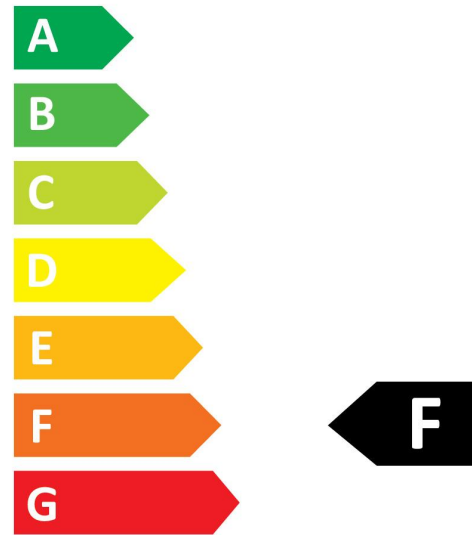

Product Overview

Product name	ToLEDo GLS 806LM 827 E27 SL10
Technology	LED
Watt (Rated) (W)	8
Cap/Base	E27
Fixture rating	Open
E-number FI	4741167
Colour temperature (K)	2700
CRI (Ra)	80
Colour Variation Initial (SDCM)	6
Photobiological Risk Group	RG0
Wattage (W)	8
Product EAN number	5410288296500
Warranty	3 years

Technical drawings

Data table

GENERAL DATA

Product name	ToLEDo GLS 806LM 827 E27 SL10
Technology	LED
Watt (Rated) (W)	8
Cap/Base	E27
Fixture rating	Open
Operating temperature range (°C)	-20°C...+40°C
Performance ambient temperature Tq (°C)	25
E-number FI	4741167
Warranty	3 years

SYLVANIA

ToLEDo GLS 806LM 827 E27 SL10
0029650

Packaging outer length / height (cm) 37.8

SAFETY DATA

Optimal operating condition (°C)	-20-40
Breakage cleaning instructions	Not Applicable
Special purpose lamp	No
Dry applications use only	No
Suitable for household illumination	No
Safety message	Not Suitable for totally enclosed fixtures

Energy label

0029650

8
kWh/1000h

0029650

8
kWh/1000h

Light your world