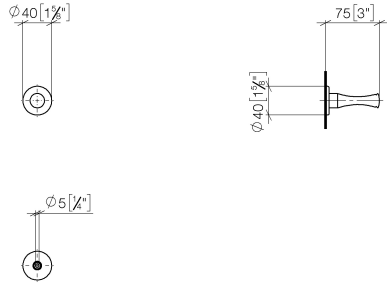

83 252 970 Product version from 4/1/2025

- 75mm projection

	Brushed Dark Platinum	83 252 970-99
	Chrome	83 252 970-00
	Brushed Platinum	83 252 970-06
	Platinum	83 252 970-08
	Durabass (23kt Gold)	83 252 970-09
	Brushed Durabass (23kt Gold)	83 252 970-28
	Brushed Gold (PVD)	83 252 970-37
	Brushed Dark Brass (PVD)	83 252 970-39
	Brushed Bronze (PVD)	83 252 970-42

83 252 970 Product version from 4/1/2025

mm [inches]

83 252 970 Product version from 4/1/2025

Parts for other finishes can be found here: [Chrome](#)

Spare parts list

No.	Item Number	Name	Quantity used	Delivery time
1	08 18 60 504-99	Hooks 20 x 70 x 20 mm - Brushed Dark Platinum	1.00	40
2	05 30 31 025 00 90	Mounting Bolt Round head 4,5 x 60 mm -	1.00	14
3	08 30 11 550-99	Holder Ø 40 x 13 mm - Brushed Dark Platinum	1.00	40