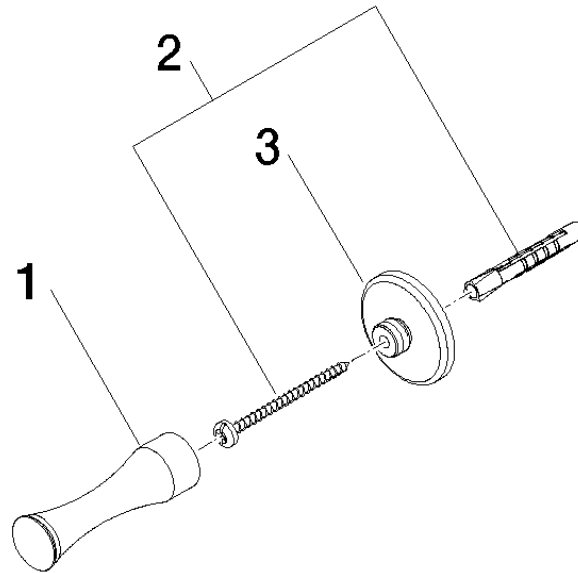

83 252 970 Product version from 4/1/2025

- 75mm projection

	Brushed Dark Platinum	83 252 970-99
	Chrome	83 252 970-00
	Brushed Platinum	83 252 970-06
	Platinum	83 252 970-08
	Durabass (23kt Gold)	83 252 970-09
	Brushed Durabass (23kt Gold)	83 252 970-28
	Brushed Gold (PVD)	83 252 970-37
	Brushed Dark Brass (PVD)	83 252 970-39
	Brushed Bronze (PVD)	83 252 970-42

83 252 970 Product version from 4/1/2025

mm [inches]

83 252 970 Product version from 4/1/2025

Parts for other finishes can be found here: [Chrome](#)

Spare parts list

No.	Item Number	Name	Quantity used	Delivery time
1	08 18 60 504-99	Hooks 20 x 70 x 20 mm - Brushed Dark Platinum	1.00	40
2	05 30 31 025 00 90	Mounting Bolt Round head 4,5 x 60 mm -	1.00	14
3	08 30 11 550-99	Holder Ø 40 x 13 mm - Brushed Dark Platinum	1.00	40