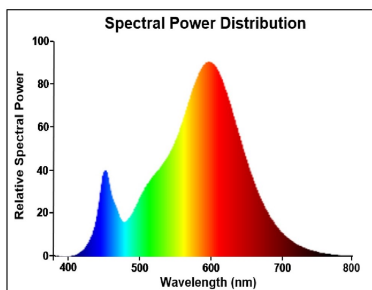

ToLEDo GLS

ToLEDo GLS 806LM 827 E27 SL 10

0029650

Packaging

Single packaging type	Carton
Product EAN number	5410288296500
Packaging single length / height (cm)	26.6
Packaging single width (cm)	12.0
Packaging single depth (cm)	11.2
DUN14 (outer)	15410288296507
Units per outer package	6
Packaging outer length / height (cm)	37.8
Packaging outer width (cm)	27.7
Packaging outer depth (cm)	24.2

Safety data

Optimal operating condition (°C)	-20-40
Breakage cleaning instructions	Not Applicable
Special purpose lamp	No
Dry applications use only	Yes
Suitable for household illumination	Yes
Safety message	Not Suitable for totally enclosed fixtures

PHOTOMETRY

TECHNICAL DRAWINGS