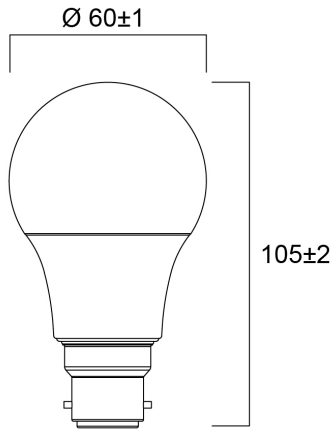

Technical drawings

Data table

GENERAL DATA

Product name	ToLEDo Ball 470LM 827 E27 SL4
Technology	LED
Watt (Rated) (W)	4.5
Cap/Base	E27
Fixture rating	Open
Operating temperature range (°C)	-20°C...+40°C
Performance ambient temperature Tq (°C)	25
Warranty	2 years

OPTICAL DATA

Luminous flux (Rated) (lm)	470