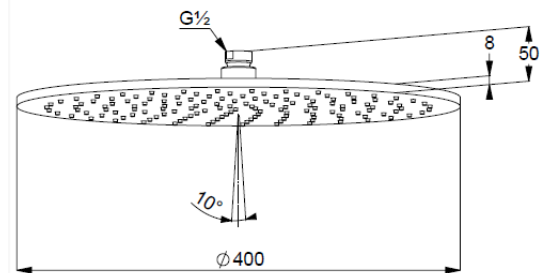

## Technische Daten/ Technical Data

KLUDI A-QA  
head shower 1 S  
400mm  
DN 15

Ref.: 6434005-00WR9

Finishes:  
05 chrome

Product description  
Manufacturer KLUDI GmbH & Co. KG  
Typ: KLUDI A-QA  
head shower 1 S  
400mm  
Ref.: 6434005-00WR9

head shower 1 S  
1 spray pattern  
with cleaning system  
flow rate at 3 bar 8 l/min.  
connection G1/2  
with ball joint  
Ø 400mm  
sieve seal

### Maßzeichnung/ Dimensional drawing