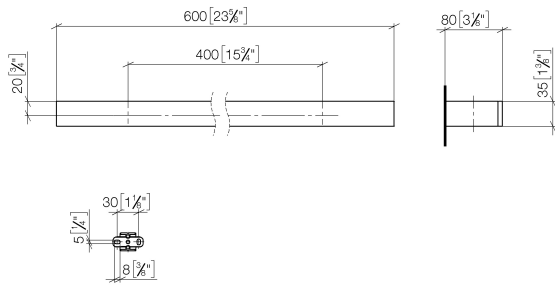

Towel bar - Brushed Dark Platinum

SERIES SPECIFIC

83 060 780 Product version from 3/12/2018

- gauge 400 mm
- width 600mm
- height 35 mm
- 80mm projection

	Brushed Dark Platinum	83 060 780-99
	Chrome	83 060 780-00
	Brushed Platinum	83 060 780-06
	Platinum	83 060 780-08
	Dark Chrome	83 060 780-19
	Brushed Light Gold (PVD)	83 060 780-27
	Brushed Durabronze (23kt Gold)	83 060 780-28
	Brushed Gold (PVD)	83 060 780-37
	Brushed Dark Brass (PVD)	83 060 780-39
	Brushed Bronze (PVD)	83 060 780-42
	Brushed Dark Bronze (PVD)	83 060 780-43
	Brushed Champagne (22kt Gold)	83 060 780-46
	Champagne (22kt Gold)	83 060 780-47

83 060 780 Product version from 3/12/2018

mm [inches]

83 060 780 Product version from 3/12/2018

Parts for other
finishes can be found
here: [Chrome](#)