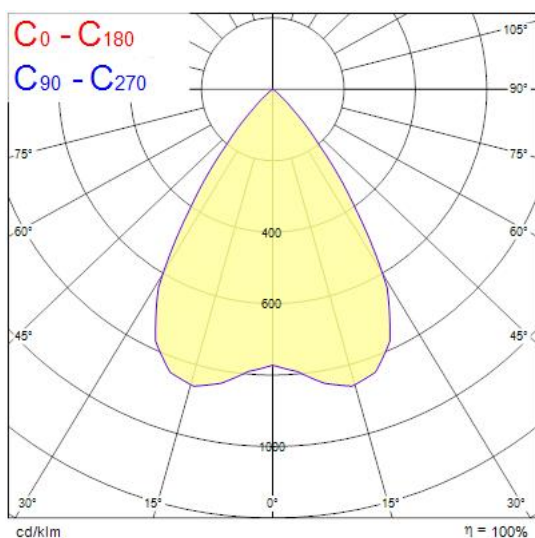

Concord

Solstice 150 2000lm 940 DALI SB
2070232

IP rating	IP40/20
IK rating	IK02
Product EAN number	5025768702329
Warranty	5 years

Photometry