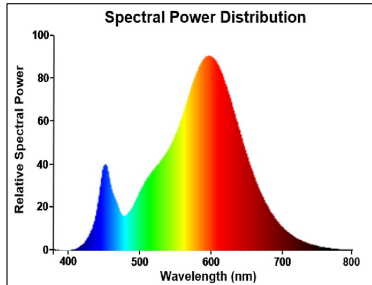

TOLEDO BALL

ToLEDo Ball 470LM 827 E27 SL4

0029648

Product EAN number	5410288296487
Packaging single length / height (cm)	19.0
Packaging single width (cm)	4.6
Packaging single depth (cm)	9.5
DUN14 (outer)	15410288296484
Units per outer package	6
Packaging outer length / height (cm)	28.8
Packaging outer width (cm)	19.7
Packaging outer depth (cm)	10.3

Safety data

Optimal operating condition (°C)	-20-40
Breakage cleaning instructions	Not applicable
Special purpose lamp	No
Dry applications use only	Yes
Suitable for household illumination	Yes
Safety message	Not Suitable for totally enclosed fixtures

PHOTOMETRY

TECHNICAL DRAWINGS