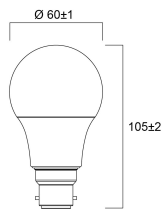

TECHNICAL DRAWINGS