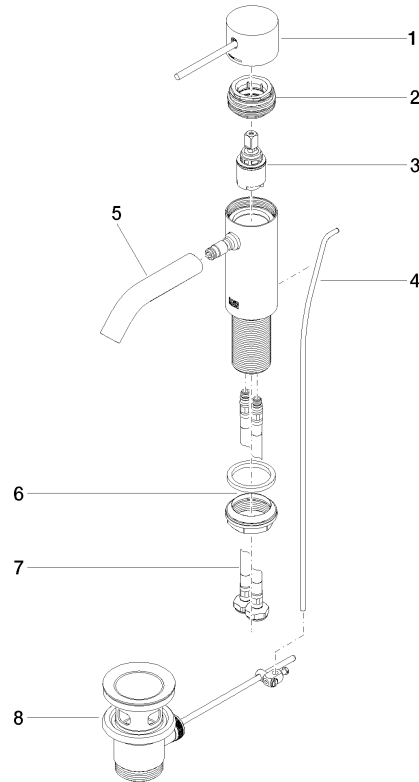

META META SLIM Single-lever basin mixer with pop-up waste - Brushed Platinum

META

33 501 662 Product version up to 1/23/2020

- 125mm projection
- fixed spout
- circular, air-enriched flow
- height of mixer 134 mm
- height up to aerator 52 mm
- hole diameter 35 mm
- 2x screw-in M 8 x 1 pressure hose, leak-tested
- max. flow 5.7 l/min
- lead-free
- This product can help a building meet the requirements of Green Building Rating Systems, e.g. LEED®, BREEAM®, DGNB
- WRAS

META META SLIM Single-lever basin mixer with pop-up waste - Brushed
Platinum

META

33 501 662 Product version up to 1/23/2020

Certificates and sustainability

LGA_29

EPD-DOR-20230287 WRAS_251102
-IBA1-EN
Environmental.prod
uct-declarat

33 501 662 Product version up to 1/23/2020

Parts for other finishes can be found here: [Chrome](#)

Spare parts list

No.	Item Number	Name	Quantity used	Delivery time
5	90 11 06 206 00-06	Spout 90 x 145 x 35 mm - Brushed Platinum	1.00	20
7	04 30 04 100 00 90	High pressure hose M8x1 x 3/8" x 420 mm -	2.00	14
3	90 15 05 044 00 90	Cartridge Ø 25 x 51 mm -	1.00	14
8	90 11 01 001 00-06	Basin Waste - Brushed Platinum	1.00	20
1	90 20 66 020 00-06	Handle for washstand deck mounting Kinematics Lever Ø 45 x 33 x115 mm - Brushed Platinum	1.00	20
4	09 31 09 110-06	Pull rod for pop-up waste Ø 4 x 384 mm - Brushed Platinum	1.00	20
6	04 23 10 044 07 90	Attachment set with seals M34 x 1 -	1.00	14
2	90 24 04 536 00 90	Union piece Ø 58 x 23 mm -	1.00	-

Spare part can no longer be ordered, please order the replacement item

9024045570090

Fastening nut incl. filter -