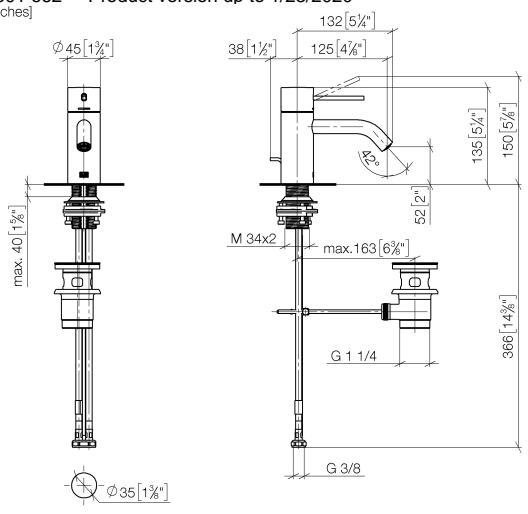

META META SLIM Single-lever basin mixer with pop-up waste - Brushed Platinum

META

33 501 662 Product version up to 1/23/2020

- 125mm projection
- fixed spout
- circular, air-enriched flow
- height of mixer 134 mm
- height up to aerator 52 mm
- hole diameter 35 mm
- 2x screw-in M 8 x 1 pressure hose, leak-tested
- max. flow 5.7 l/min
- lead-free
- This product can help a building meet the requirements of Green Building Rating Systems, e.g. LEED®, BREEAM®, DGNB
- WRAS

33 501 662 Product version up to 1/23/2020
mm [inches]

Flow rate chart

Codes & Standards

DIN 4109

ISO 3822

Scottish Water
Byelaws

UK Water Supply
Regulations

Ü-Zeichen

META META SLIM Single-lever basin mixer with pop-up waste - Brushed
Platinum

META

33 501 662 Product version up to 1/23/2020

Certificates and sustainability

LGA_29

EPD-DOR-20230287 WRAS_251102
-IBA1-EN
Environmental.prod
uct-declarat

33 501 662 Product version up to 1/23/2020

Parts for other finishes can be found here: [Chrome](#)

Spare parts list

No.	Item Number	Name	Quantity used	Delivery time
5	90 11 06 206 00-06	Spout 90 x 145 x 35 mm - Brushed Platinum	1.00	20
7	04 30 04 100 00 90	High pressure hose M8x1 x 3/8" x 420 mm -	2.00	14
3	90 15 05 044 00 90	Cartridge Ø 25 x 51 mm -	1.00	14
8	90 11 01 001 00-06	Basin Waste - Brushed Platinum	1.00	20
1	90 20 66 020 00-06	Handle for washstand deck mounting Kinematics Lever Ø 45 x 33 x115 mm - Brushed Platinum	1.00	20
4	09 31 09 110-06	Pull rod for pop-up waste Ø 4 x 384 mm - Brushed Platinum	1.00	20
6	04 23 10 044 07 90	Attachment set with seals M34 x 1 -	1.00	14
2	90 24 04 536 00 90	Union piece Ø 58 x 23 mm -	1.00	-