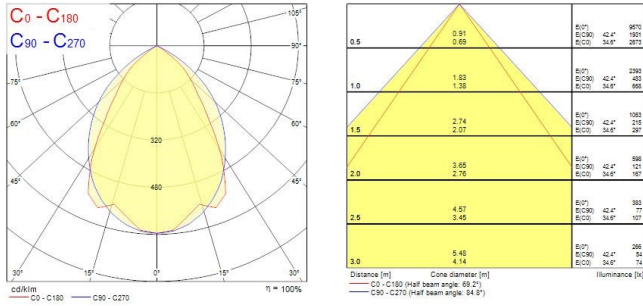

RANA NEO Recessed 1200

RANA NEO 3700LM REC 1200x300 840 CC 1L WHITE
0052589

TECHNICAL DRAWINGS