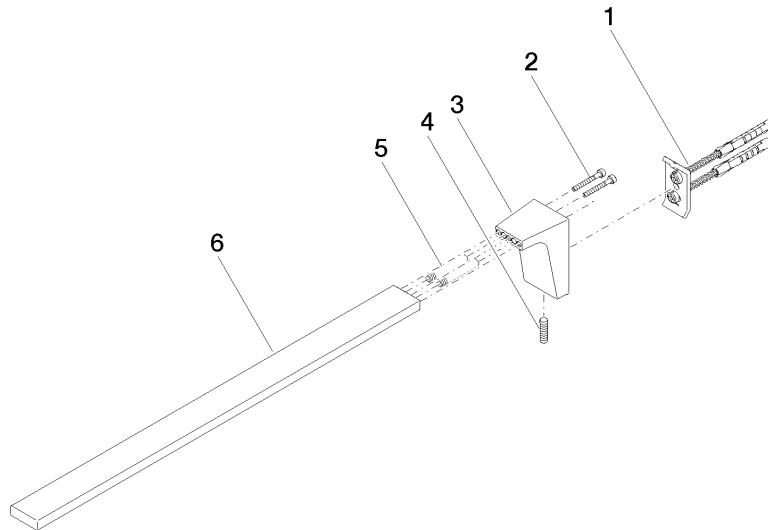

**CL.1 Towel bar 1-piece non-swivel - Brushed Dark Platinum**

CL.1

83 211 705 Product version from 3/9/2015

- 400mm projection

	Brushed Dark Platinum	83 211 705-99
	Chrome	83 211 705-00
	Brushed Platinum	83 211 705-06
	Dark Chrome	83 211 705-19
	Brushed Light Gold (PVD)	83 211 705-27
	Brushed Champagne (22kt Gold)	83 211 705-46
	Champagne (22kt Gold)	83 211 705-47

83 211 705 Product version from 3/9/2015

mm [inches]

83 211 705 Product version from 3/9/2015

Parts for other finishes can be found here: [Chrome](#)

## Spare parts list

No.	Item Number	Name	Quantity used	Delivery time
1	05 17 20 736 00 90	Attachment set 40 x 60 x 20 mm -	1.00	14
3	08 17 70 502-99	Holder for towel bar 35 x 61 x 40 mm - Brushed Dark Platinum	1.00	40
5	09 31 11 205 90	Mounting Shaft screw with chamfered end with slit M5 x 35 mm -	2.00	14
4	04 31 11 113 00 90	Mounting Threaded pin M5 x 12 mm -	1.00	14
6	08 17 70 554-99	Rod for towel bar Rod 10 x 25 x 360 mm - Brushed Dark Platinum	1.00	40
2	09 30 30 189 90	Mounting Cylinder head screw with hexagon socket M3 x 25 mm -	3.00	-