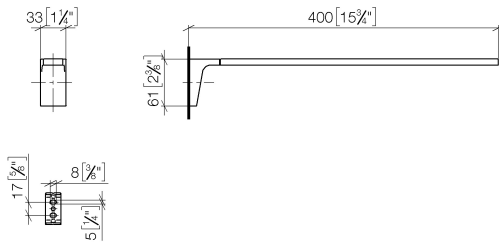

**CL.1 Towel bar 1-piece non-swivel - Brushed Dark Platinum**

CL.1

83 211 705 Product version from 3/9/2015

- 400mm projection

	Brushed Dark Platinum	83 211 705-99
	Chrome	83 211 705-00
	Brushed Platinum	83 211 705-06
	Dark Chrome	83 211 705-19
	Brushed Light Gold (PVD)	83 211 705-27
	Brushed Champagne (22kt Gold)	83 211 705-46
	Champagne (22kt Gold)	83 211 705-47

83 211 705 Product version from 3/9/2015

mm [inches]

83 211 705 Product version from 3/9/2015

Parts for other finishes can be found here: [Chrome](#)

## Spare parts list

No.	Item Number	Name	Quantity used	Delivery time
1	05 17 20 736 00 90	Attachment set 40 x 60 x 20 mm -	1.00	14
3	08 17 70 502-99	Holder for towel bar 35 x 61 x 40 mm - Brushed Dark Platinum	1.00	40
5	09 31 11 205 90	Mounting Shaft screw with chamfered end with slit M5 x 35 mm -	2.00	14
4	04 31 11 113 00 90	Mounting Threaded pin M5 x 12 mm -	1.00	14
6	08 17 70 554-99	Rod for towel bar Rod 10 x 25 x 360 mm - Brushed Dark Platinum	1.00	40
2	09 30 30 189 90	Mounting Cylinder head screw with hexagon socket M3 x 25 mm -	3.00	-