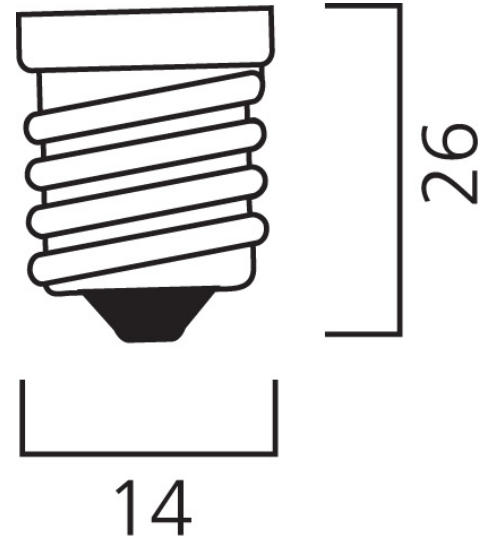

Product Overview

Product name	ToLEDo Ball 470LM 827 E14 SL4
Technology	LED
Watt (Rated) (W)	4.5
Cap/Base	E14
Fixture rating	Open
Colour temperature (K)	2700
CRI (Ra)	80
Colour Variation Initial (SDCM)	6
Photobiological Risk Group	RG0
Wattage (W)	4.5
Product EAN number	5410288296470
Warranty	2 years

Technical drawings

Data table

GENERAL DATA

Product name	ToLEDo Ball 470LM 827 E14 SL4
Technology	LED
Watt (Rated) (W)	4.5
Cap/Base	E14
Fixture rating	Open
Operating temperature range (°C)	-20°C...+40°C
Performance ambient temperature Tq (°C)	25
Warranty	2 years

LIFETIME DATA

Lifespan L70 B50	12000
Average life (Rated) (h)	15000

PHYSICAL DATA

Nominal Product Length (mm)	82
Nominal Product Diameter (mm)	45
Weight (kg)	0.074

PACKAGING

Single packaging type	Carton
Product EAN number	5410288296470
Packaging single width (cm)	4.6
Packaging single depth (cm)	9.5
DUN14 (outer)	15410288296477
Packaging outer length / height (cm)	28.8