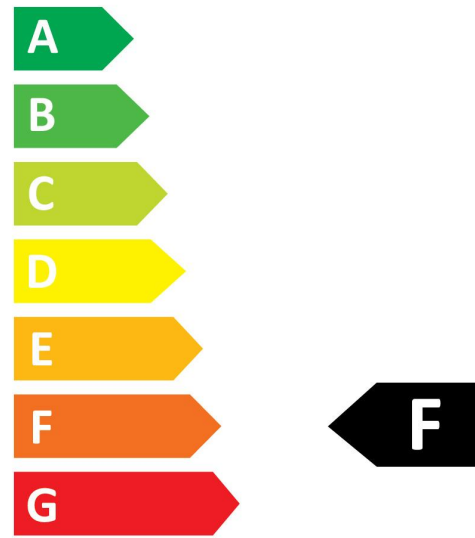

ELECTRICAL DATA

Wattage (W)	4.5
Equivalent watt (W)	40
Primary Supply/Product voltage - min (V)	220
Control gear required	No
Inrush Current (A)	2.4
Inrush Duration (µs)	420
Lamp Energy Label (class)	F
Nominal Frequency (Hz)	50/60Hz

Energy label

0029647

5 kWh/1000h

2019/2015

0029647

5 kWh/1000h

2019/2015

Light your world