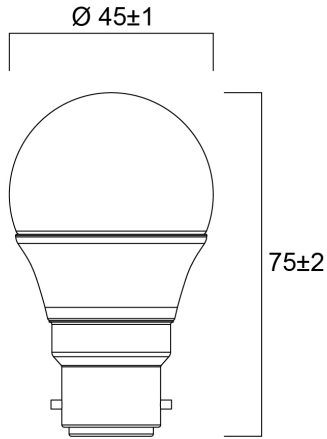

Product Overview

Product name	ToLEDo Ball 470LM 827 E14 SL4
Technology	LED
Watt (Rated) (W)	4.5
Cap/Base	E14
Fixture rating	Open
Colour temperature (K)	2700
CRI (Ra)	80
Colour Variation Initial (SDCM)	6
Photobiological Risk Group	RG0
Wattage (W)	4.5
Product EAN number	5410288296470
Warranty	2 years

Technical drawings

Data table

GENERAL DATA

Product name	ToLEDo Ball 470LM 827 E14 SL4
Technology	LED
Watt (Rated) (W)	4.5
Cap/Base	E14
Fixture rating	Open
Operating temperature range (°C)	-20°C...+40°C
Performance ambient temperature Tq (°C)	25
Warranty	2 years

LIFETIME DATA

Lifespan L70 B50	12000
Average life (Rated) (h)	15000

PHYSICAL DATA

Nominal Product Length (mm)	82
Nominal Product Diameter (mm)	45
Weight (kg)	0.074

PACKAGING

Single packaging type	Carton
Product EAN number	5410288296470
Packaging single width (cm)	4.6
Packaging single depth (cm)	9.5
DUN14 (outer)	15410288296477
Packaging outer length / height (cm)	28.8