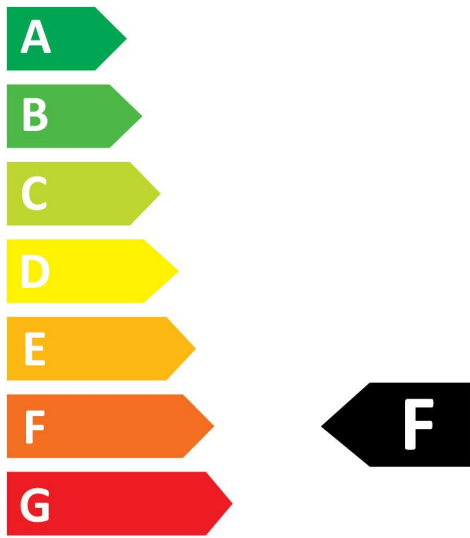

5 kWh/1000h

2019/2015