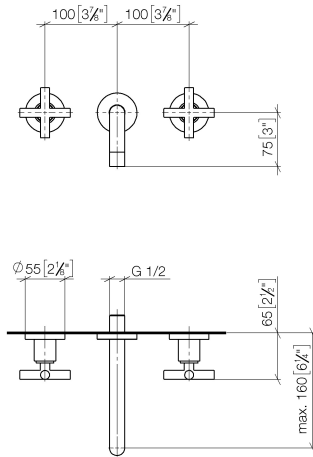

# TARA Wall-mounted basin mixer without pop-up waste - Brushed Dark Platinum

TARA

36 707 892 Product version from 4/1/2024

- 160mm projection
- fixed spout
- circular, air-enriched flow
- hole diameter valve 35 mm
- hole diameter spout 35 mm
- rosettes Ø 55 mm
- max. flow 7 l/min
- lead-free
- WRAS
- This product can help a building meet the requirements of Green Building Rating Systems, e.g. LEED®, BREEAM®, DGNB

## Required miscellaneous

- Concealed wall-mounted mixer centred spout -** 35 700 970 90
- min. recess depth 85 mm
  - max. recess depth 145 mm

## Required miscellaneous

- Concealed wall-mounted mixer variable positioning -** 35 720 970 90
- min. recess depth 85 mm
  - max. recess depth 145 mm

36 707 892 Product version from 4/1/2024  
mm [inches]

**Flow rate chart**

**Codes & Standards**

DIN 4109	EN 200	ISO 3822	Scottish Water Byelaws
UK Water Supply Regulations	Ü-Zeichen	VA-Zeichen	XP P 41-280

TARA Wall-mounted basin mixer without pop-up waste - Brushed Dark  
Platinum