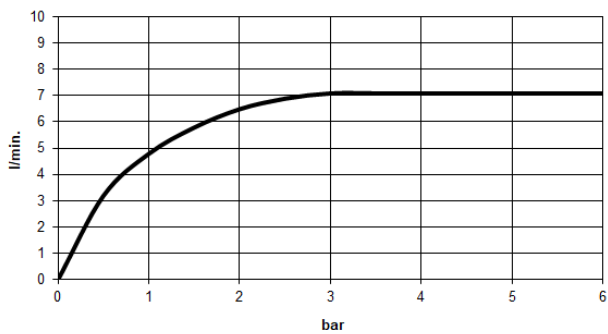

Flow rate chart

Codes & Standards

DIN 4109	EN 200	ISO 3822	Scottish Water Byelaws
UK Water Supply Regulations	Ü-Zeichen	VA-Zeichen	XP P 41-280