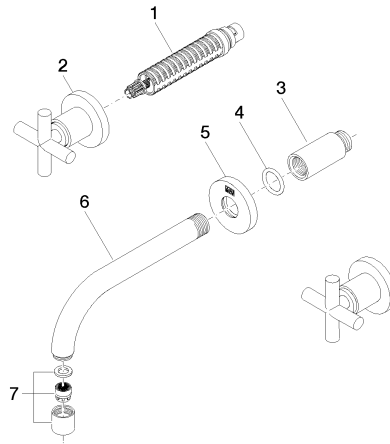

**Flow rate chart**

**Codes & Standards**

DIN 4109	EN 200	ISO 3822	Scottish Water Byelaws
UK Water Supply Regulations	Ü-Zeichen	VA-Zeichen	XP P 41-280

TARA Wall-mounted basin mixer without pop-up waste - Brushed Dark  
Platinum

## Spare parts list

No.	Item Number	Name	Quantity used	Delivery time
7	90 23 01 019 00-99	Aerator M18x1-IG 7,0 l/min. - Brushed Dark Platinum	1.00	40
2	36 310 892-99	TARA Wall valve - Brushed Dark Platinum	2.00	-
Spare part can no longer be ordered, please order the replacement item				
1	90 90 03 157 00 90	Head part clockwise closing 1/2" -	2.00	14
3	09 24 03 081 10 90	Extension 1/2" x 50 mm -	1.00	14
4	90 14 10 026 00 90	O-Ring 20,5 x 3,5 mm -	1.00	14
5	09 27 22 503-99	Rosette DB logo Ø 55 x Ø 22 x 9 mm - Brushed Dark Platinum	1.00	40
6	04 28 22 089 10-99	Spout - Brushed Dark Platinum	1.00	40