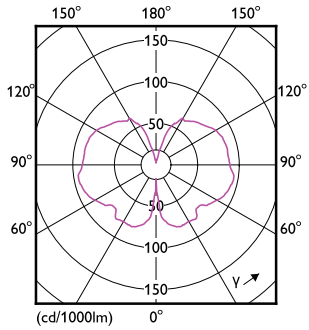

Maatschets

Product	D	C
LED giant 20W E27 A160 1800K smoky D	162 mm	293 mm

Fotometrische gegevens

General uniform lighting - LED giant 20W E27 A160 1800K smoky D

Spectral Power Distribution Colour - LED giant 20W E27 A160 1800K smoky D

Klassieke filament LEDbulb

Fotometrische gegevens

Light Distribution Diagram - LED giant 20W E27 A160 1800K smoky D

Levensduur

Life Expectancy Diagram - LED giant 20W E27 A160 1800K smoky D

Lumen Maintenance Diagram - LED giant 20W E27 A160 1800K smoky D