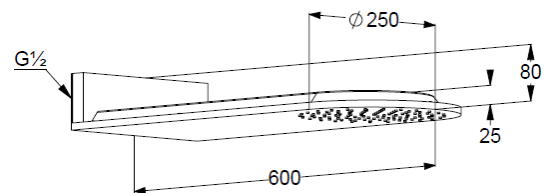

Technische Daten/ Technical Data

KLUDI A-QA
head shower 1 S
rain
DN 15

Ref.: 6487005-00

Finishes:
05 chrome

Product description
Manufacturer KLUDI GmbH & Co. KG
Typ: KLUDI A-QA
head shower 1 S
rain
Ref.: 6487005-00

head shower 1 S
1 spray pattern
with cleaning system
flow rate at 3 bar 25 l/min.
connection G1/2
with fixing material
for rigid wall mounted
projection 600mm x 250mm

Produktabbildung/ Product picture

Maßzeichnung/ Dimensional drawing