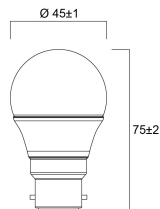

TECHNICAL DRAWINGS