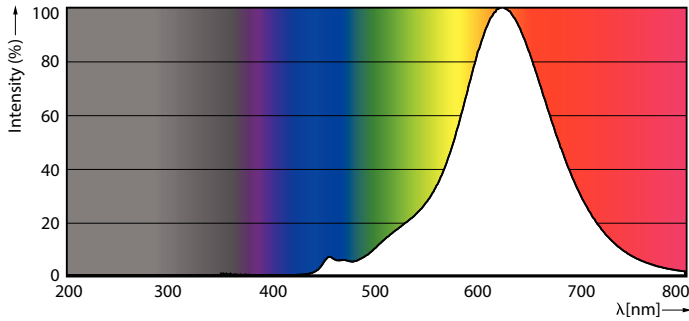

Klassieke filament LEDbulb

Fotometrische gegevens

Spectral Power Distribution Colour - LED classic-giant 28W E27 G200 GOLD ND