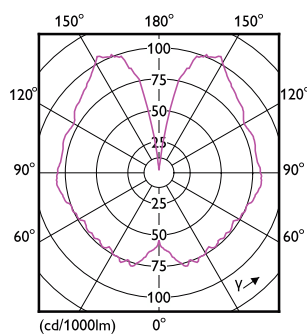

Light Distribution Diagram - LED classic-giant 28W E27 G200 GOLD ND