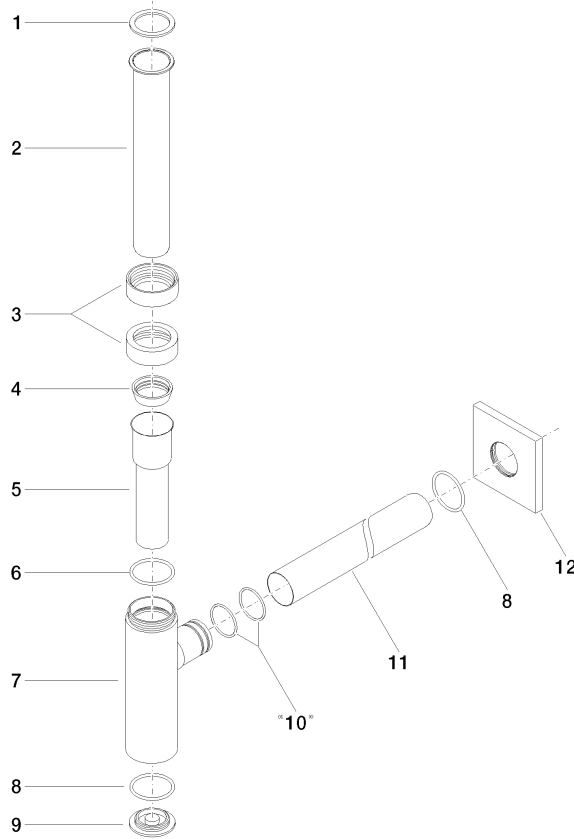

Siphon for basin 1 1/4" - Brushed Dark Platinum

SERIES SPECIFIC

10 060 780 Product version from 6/1/2024

• rosette 78 x 78 mm

	Brushed Dark Platinum	10 060 780-99
	Chrome	10 060 780-00
	Brushed Platinum	10 060 780-06
	Platinum	10 060 780-08
	Dark Chrome	10 060 780-19
	Brushed Durabronze (23kt Gold)	10 060 780-28
	Matte Black	10 060 780-33
	Brushed Gold (PVD)	10 060 780-37
	Brushed Dark Brass (PVD)	10 060 780-39
	Brushed Bronze (PVD)	10 060 780-42
	Brushed Dark Bronze (PVD)	10 060 780-43
	Brushed Champagne (22kt Gold)	10 060 780-46
	Champagne (22kt Gold)	10 060 780-47
	Brushed Chrome	10 060 780-93

# Siphon for basin 1 1/4" - Brushed Dark Platinum

SERIES SPECIFIC

10 060 780 Product version from 6/1/2024

mm [inches]

10 060 780 Product version from 6/1/2024

Parts for other finishes can be found here: [Chrome](#)

Spare parts list

No.	Item Number	Name	Quantity used	Delivery time
1	09 14 20 060 90	Washer NBR 70 -	1.00	14
9	09 21 02 004-99	Cover Ø 39,5 x 7 mm - Brushed Dark Platinum	1.00	40
7	04 11 01 045 00-99	Body for odour trap Ø 45 x 149 mm - Brushed Dark Platinum	1.00	40
2	09 28 23 007-99	Pipe for odour trap Ø 32 x Ø 39 x 200 mm - Brushed Dark Platinum	1.00	40
5	09 28 23 019-99	Pipe for odour trap Ø 37,1 x 123,5 mm - Brushed Dark Platinum	1.00	-
Spare part can no longer be ordered, please order the replacement item				
12	09 27 78 021-99	Rosette 78 x 78 x 8 x Ø 32,6 mm - Brushed Dark Platinum	1.00	-
Spare part can no longer be ordered, please order the replacement item				
11	09 28 23 018-99	Pipe for odour trap Ø 32 x 375 mm - Brushed Dark Platinum	1.00	40
10	09 14 10 112 90	O-Ring 24,0 x 2,0 mm -	2.00	14
4	09 14 03 015 90	Washer Profile seal odour trap Ø 39 x 12 mm -	1.00	14
6	09 14 10 149 90	O-Ring 34 x 2,5 mm -	1.00	14
8	09 14 10 148 90	O-Ring 32 x 2,5 mm -	2.00	14
3	09 23 30 022-99	Mounting for odour trap without side flat 1 1/4" - Brushed Dark Platinum	2.00	40