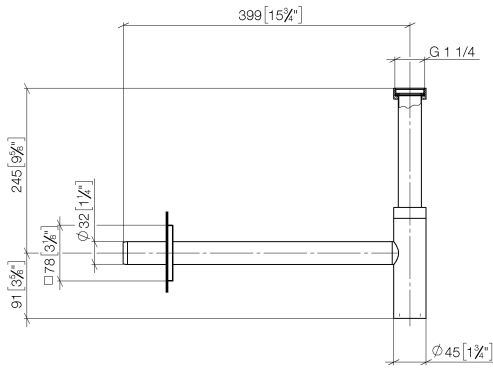

Siphon for basin 1 1/4" - Brushed Dark Platinum

SERIES SPECIFIC

10 060 780 Product version from 6/1/2024

• rosette 78 x 78 mm

	Brushed Dark Platinum	10 060 780-99
	Chrome	10 060 780-00
	Brushed Platinum	10 060 780-06
	Platinum	10 060 780-08
	Dark Chrome	10 060 780-19
	Brushed Durabronze (23kt Gold)	10 060 780-28
	Matte Black	10 060 780-33
	Brushed Gold (PVD)	10 060 780-37
	Brushed Dark Brass (PVD)	10 060 780-39
	Brushed Bronze (PVD)	10 060 780-42
	Brushed Dark Bronze (PVD)	10 060 780-43
	Brushed Champagne (22kt Gold)	10 060 780-46
	Champagne (22kt Gold)	10 060 780-47
	Brushed Chrome	10 060 780-93

# Siphon for basin 1 1/4" - Brushed Dark Platinum

SERIES SPECIFIC

10 060 780 Product version from 6/1/2024

mm [inches]

10 060 780 Product version from 6/1/2024

Parts for other finishes can be found here: [Chrome](#)

Spare parts list

No.	Item Number	Name	Quantity used	Delivery time
1	09 14 20 060 90	Washer NBR 70 -	1.00	14
9	09 21 02 004-99	Cover Ø 39,5 x 7 mm - Brushed Dark Platinum	1.00	40
7	04 11 01 045 00-99	Body for odour trap Ø 45 x 149 mm - Brushed Dark Platinum	1.00	40
2	09 28 23 007-99	Pipe for odour trap Ø 32 x Ø 39 x 200 mm - Brushed Dark Platinum	1.00	40
5	09 28 23 019-99	Pipe for odour trap Ø 37,1 x 123,5 mm - Brushed Dark Platinum	1.00	-
Spare part can no longer be ordered, please order the replacement item				
12	09 27 78 021-99	Rosette 78 x 78 x 8 x Ø 32,6 mm - Brushed Dark Platinum	1.00	-
Spare part can no longer be ordered, please order the replacement item				
11	09 28 23 018-99	Pipe for odour trap Ø 32 x 375 mm - Brushed Dark Platinum	1.00	40
10	09 14 10 112 90	O-Ring 24,0 x 2,0 mm -	2.00	14
4	09 14 03 015 90	Washer Profile seal odour trap Ø 39 x 12 mm -	1.00	14
6	09 14 10 149 90	O-Ring 34 x 2,5 mm -	1.00	14
8	09 14 10 148 90	O-Ring 32 x 2,5 mm -	2.00	14
3	09 23 30 022-99	Mounting for odour trap without side flat 1 1/4" - Brushed Dark Platinum	2.00	40