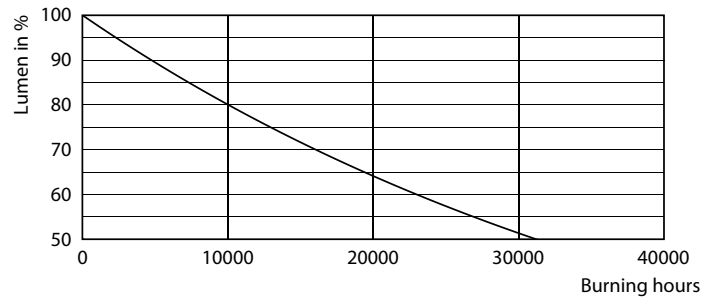

Klassieke filament LEDbulb

Fotometrische gegevens

Spectral Power Distribution Colour - LED classic-giant 28W E27 A160 GOLD ND

Levensduur

Life Expectancy Diagram - LED classic-giant 28W E27 A160 GOLD ND

Lumen Maintenance Diagram - LED classic-giant 28W E27 A160 GOLD ND