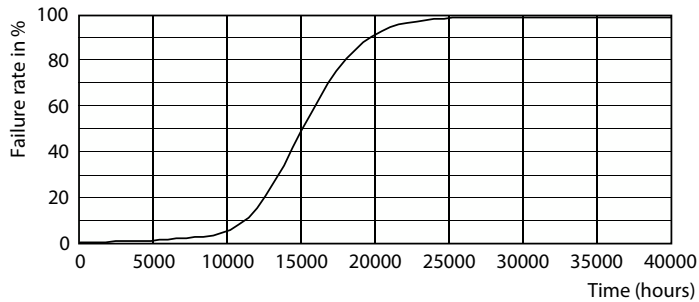

Levensduur

Life Expectancy Diagram - LED classic-giant 28W E27 A160 GOLD ND