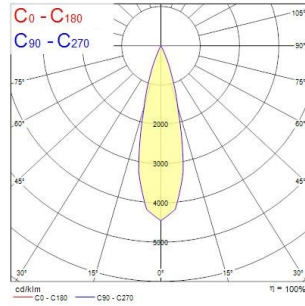

Myriad Adjustable Round - White with White bezel MYRIAD ADJ ROUND WHITE 2700K PHDIM WHITE BZ 2058029

TECHNICAL DRAWINGS