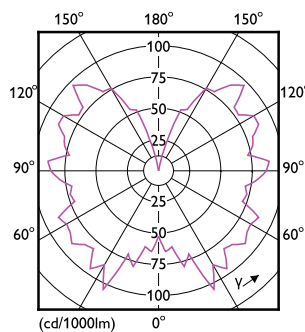

Maatschets

Product	D	C
LED classic-giant 40W E27 T65 GOLD DIM	66 mm	273 mm

Fotometrische gegevens

Spectral Power Distribution Colour - LED classic-giant 40W E27 T65 GOLD DIM

Light Distribution Diagram - LED classic-giant 40W E27 T65 GOLD DIM