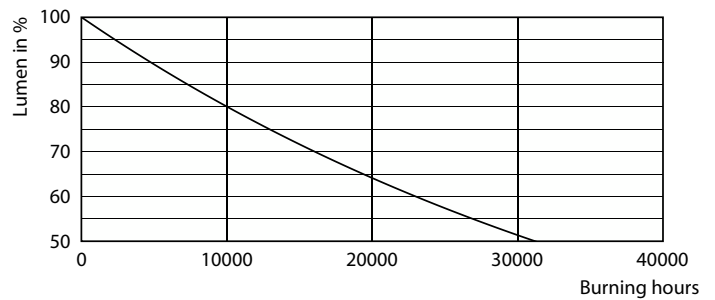

Klassieke filament LEDbulb

Fotometrische gegevens

General uniform lighting - LED classic-giant 40W E27 T65 GOLD DIM

Levensduur

Life Expectancy Diagram - LED classic-giant 40W E27 T65 GOLD DIM

Lumen Maintenance Diagram - LED classic-giant 40W E27 T65 GOLD DIM