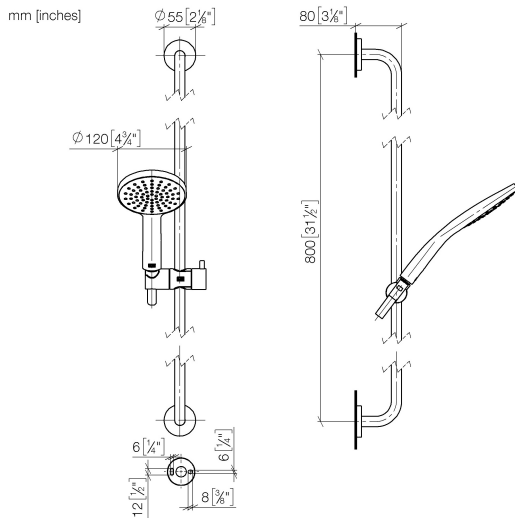

26 411 625 Product version from 9/1/2025

- spray head Ø 120mm
- COMPACT RAIN, max. flow rate 15 l/min (at 3 bar)
- Function from: 6.8 l/min
- inherently safe from back flow
- shower hose connector 3/8"
- Plastic hose, 1750 mm, with integrated anti-twist protection
- slide bar

Technical data:

- gauge 800 mm
- rosette Ø 55 mm
- Pipe diameter 18 mm

Notes:

	Brushed Dark Bronze (PVD)	26 411 625-43
	Chrome	26 411 625-00
	Dark Chrome	26 411 625-19
	Light Gold (PVD)	26 411 625-26
	Brushed Light Gold (PVD)	26 411 625-27
	Matte Black	26 411 625-33
	Brushed Gold (PVD)	26 411 625-37
	Brushed Bronze (PVD)	26 411 625-42
	Brushed Chrome	26 411 625-93
	Brushed Dark Platinum	26 411 625-99

Recommended miscellaneous

Concealed wall elbow -

- min. recess depth 90 mm
- max. recess depth 163 mm

35 085 970 90

Recommended miscellaneous

Wall elbow - Brushed Dark Bronze (PVD)

28 450 625-43

26 411 625 Product version from 9/1/2025

Flow rate chart

Spare parts list

No.	Item Number	Name	Quantity used	Delivery time
	7 90 30 03 013 00-43	hose	1.00	-
Spare part can no longer be ordered, please order the replacement item				
	2 90 14 10 032 00 90	O-Ring 18,1 x 1,6 mm -	2.00	14
	8 12 540 970-43	Slide unit Ø 18 mm - Brushed Dark Bronze (PVD)	1.00	82
	3 09 31 11 055 90	Mounting Threaded pin with hexagon socket with point M4 x 3,5 mm -	2.00	14
	5 90 28 25 505 00-43	pipe	1.00	-
Spare part can no longer be ordered, please order the replacement item				
	4 90 27 62 506 00-43	rosette	2.00	-
Spare part can no longer be ordered, please order the replacement item				
	1 90 30 30 516 00 90	Attachment set -	2.00	14
	6 90 12 11 186 00-43	shower	1.00	-
Spare part can no longer be ordered, please order the replacement item				