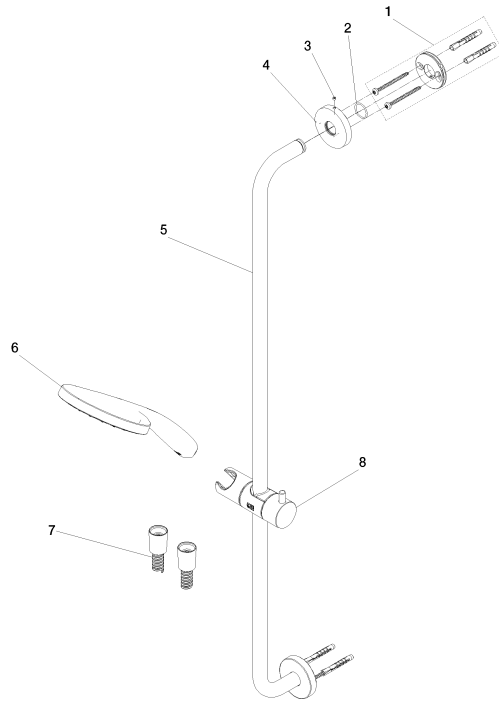

26 411 625 Product version from 9/1/2025

- spray head Ø 120mm
- COMPACT RAIN, max. flow rate 15 l/min (at 3 bar)
- Function from: 6.8 l/min
- inherently safe from back flow
- shower hose connector 3/8"
- Plastic hose, 1750 mm, with integrated anti-twist protection
- slide bar

Technical data:

- gauge 800 mm
- rosette Ø 55 mm
- Pipe diameter 18 mm

Notes:

	Brushed Dark Bronze (PVD)	26 411 625-43
	Chrome	26 411 625-00
	Dark Chrome	26 411 625-19
	Light Gold (PVD)	26 411 625-26
	Brushed Light Gold (PVD)	26 411 625-27
	Matte Black	26 411 625-33
	Brushed Gold (PVD)	26 411 625-37
	Brushed Bronze (PVD)	26 411 625-42
	Brushed Chrome	26 411 625-93
	Brushed Dark Platinum	26 411 625-99

Recommended miscellaneous

Concealed wall elbow -

- min. recess depth 90 mm
- max. recess depth 163 mm

35 085 970 90

Recommended miscellaneous

Wall elbow - Brushed Dark Bronze (PVD)

28 450 625-43

26 411 625 Product version from 9/1/2025

Flow rate chart

Spare parts list

No.	Item Number	Name	Quantity used	Delivery time
	7 90 30 03 013 00-43	hose	1.00	-
Spare part can no longer be ordered, please order the replacement item				
	2 90 14 10 032 00 90	O-Ring 18,1 x 1,6 mm -	2.00	14
	8 12 540 970-43	Slide unit Ø 18 mm - Brushed Dark Bronze (PVD)	1.00	82
	3 09 31 11 055 90	Mounting Threaded pin with hexagon socket with point M4 x 3,5 mm -	2.00	14
	5 90 28 25 505 00-43	pipe	1.00	-
Spare part can no longer be ordered, please order the replacement item				
	4 90 27 62 506 00-43	rosette	2.00	-
Spare part can no longer be ordered, please order the replacement item				
	1 90 30 30 516 00 90	Attachment set -	2.00	14
	6 90 12 11 186 00-43	shower	1.00	-
Spare part can no longer be ordered, please order the replacement item				