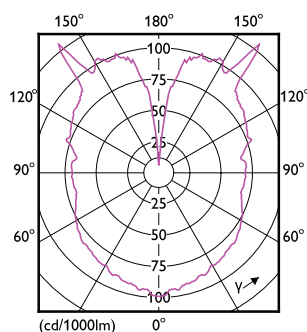

Light Distribution Diagram - LED classic-giant 40W E27 G200 GOLD DIM