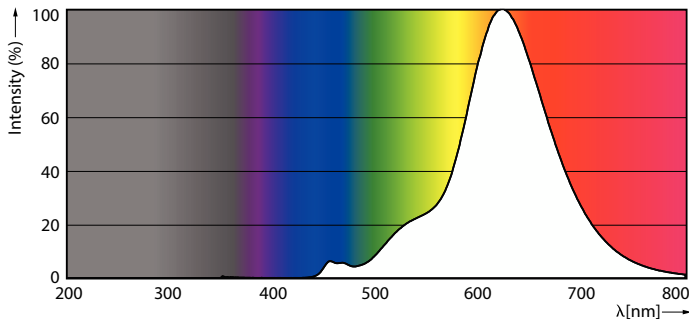

Maatschets

Product	D	C
LED classic-giant 40W E27 G200 GOLD DIM	202 mm	286 mm

Fotometrische gegevens

General uniform lighting - LED classic-giant 40W E27 G200 GOLD DIM

Light Distribution Diagram - LED classic-giant 40W E27 G200 GOLD DIM

Klassieke filament LEDbulb

Fotometrische gegevens

Spectral Power Distribution Colour - LED classic-giant 40W E27 G200 GOLD DIM

Levensduur

Life Expectancy Diagram - LED classic-giant 40W E27 G200 GOLD DIM

Lumen Maintenance Diagram - LED classic-giant 40W E27 G200 GOLD DIM