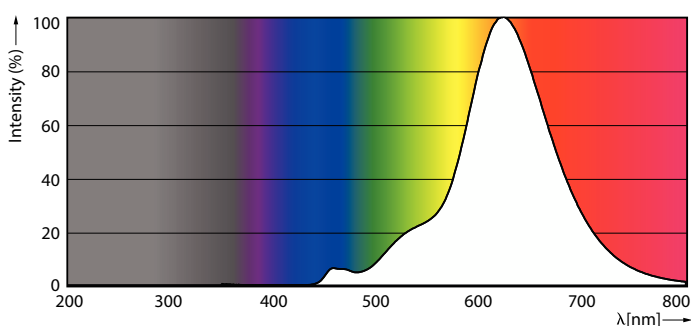

Maatschets

Product	D	C
LED classic-giant 40W E27 A160 GOLD DIM	162 mm	293 mm

Fotometrische gegevens

Light Distribution Diagram - LED classic-giant 40W E27 A160 GOLD DIM

Spectral Power Distribution Colour - LED classic-giant 40W E27 A160 GOLD DIM