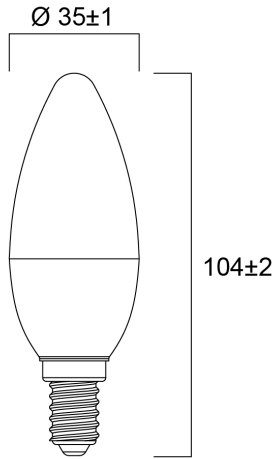

Product Overview

Product name	ToLEDo Candle 470LM 827 E27 SL4
Technology	LED
Watt (Rated) (W)	4.5
Cap/Base	E27
Fixture rating	Open
Colour temperature (K)	2700
CRI (Ra)	80
Colour Variation Initial (SDCM)	6
Photobiological Risk Group	RG0
Wattage (W)	4.5
Product EAN number	5410288296456
Warranty	2 years

Technical drawings

Data table

GENERAL DATA

Product name	ToLEDo Candle 470LM 827 E27 SL4
Technology	LED
Watt (Rated) (W)	4.5
Cap/Base	E27
Fixture rating	Open
Operating temperature range (°C)	-20°C...+40°C
Performance ambient temperature Tq (°C)	25
Warranty	2 years

LIFETIME DATA

Lifespan L70 B50	12000
Average life (Rated) (h)	12000

PHYSICAL DATA

Nominal Product Length (mm)	105
Nominal Product Diameter (mm)	35
Weight (kg)	0.092

PACKAGING

Single packaging type	Carton
Product EAN number	5410288296456
Packaging single width (cm)	4.0
Packaging single depth (cm)	11.0
DUN14 (outer)	15410288296453
Packaging outer length / height (cm)	23.1