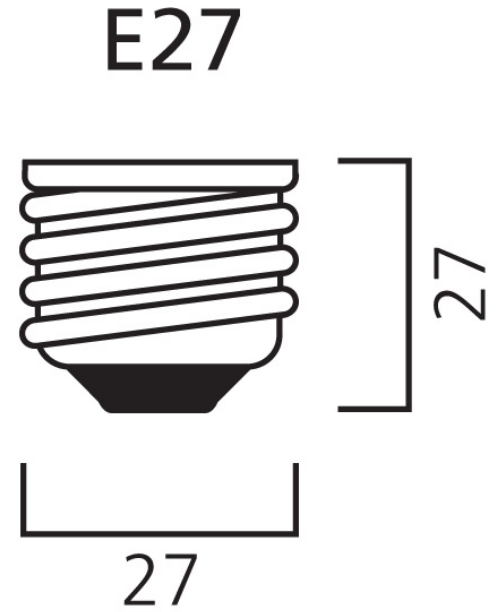

Product Overview

Product name	ToLEDo Candle 470LM 827 E27 SL4
Technology	LED
Watt (Rated) (W)	4.5
Cap/Base	E27
Fixture rating	Open
Colour temperature (K)	2700
CRI (Ra)	80
Colour Variation Initial (SDCM)	6
Photobiological Risk Group	RG0
Wattage (W)	4.5
Product EAN number	5410288296456
Warranty	2 years

Technical drawings

Data table

GENERAL DATA

Product name	ToLEDo Candle 470LM 827 E27 SL4
Technology	LED
Watt (Rated) (W)	4.5
Cap/Base	E27
Fixture rating	Open
Operating temperature range (°C)	-20°C...+40°C
Performance ambient temperature Tq (°C)	25
Warranty	2 years