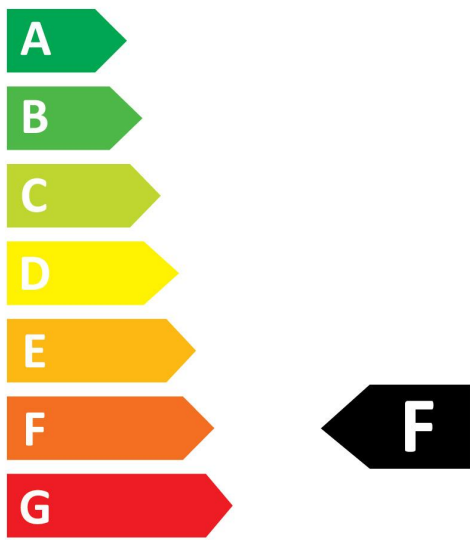

Technical drawings

Data table

GENERAL DATA

Product name	ToLEDo Candle 470LM 827 E27 SL4
Technology	LED
Watt (Rated) (W)	4.5
Cap/Base	E27
Fixture rating	Open
Operating temperature range (°C)	-20°C...+40°C
Performance ambient temperature Tq (°C)	25
Warranty	2 years

ELECTRICAL DATA

Wattage (W)	4.5
Equivalent watt (W)	40
Primary Supply/Product voltage - min (V)	220
Control gear required	No
Inrush Current (A)	2.4
Inrush Duration (μ s)	420
Lamp Energy Label (class)	F
Nominal Frequency (Hz)	50/60Hz

SYLVANIA

ToLEDo Candle 470LM 827 E27 SL4
0029645

SAFETY DATA

Optimal operating condition (°C)	-20-40
Breakage cleaning instructions	Not applicable
Special purpose lamp	No
Dry applications use only	No
Suitable for household illumination	No
Safety message	Not Suitable for totally enclosed fixtures

Energy label

 **ENERG** 
SYLVANIA
0029645

5
kWh/1000h

2019/2015

 **ENERG** 
SYLVANIA
0029645

5
kWh/1000h

2019/2015

Light your world