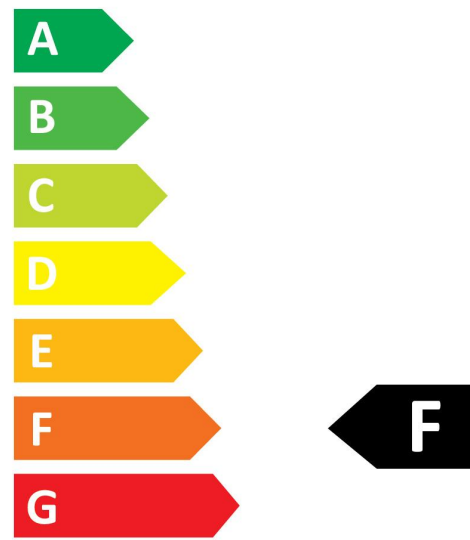

Product Overview

Product name	ToLEDo Candle 470LM 827 E27 SL4
Technology	LED
Watt (Rated) (W)	4.5
Cap/Base	E27
Fixture rating	Open
Colour temperature (K)	2700
CRI (Ra)	80
Colour Variation Initial (SDCM)	6
Photobiological Risk Group	RG0
Wattage (W)	4.5
Product EAN number	5410288296456
Warranty	2 years

Technical drawings

Data table

GENERAL DATA

Product name	ToLEDo Candle 470LM 827 E27 SL4
Technology	LED
Watt (Rated) (W)	4.5
Cap/Base	E27
Fixture rating	Open
Operating temperature range (°C)	-20°C...+40°C
Performance ambient temperature Tq (°C)	25
Warranty	2 years

ELECTRICAL DATA

Wattage (W)	4.5
Equivalent watt (W)	40
Primary Supply/Product voltage - min (V)	220
Control gear required	No
Inrush Current (A)	2.4
Inrush Duration (μ s)	420
Lamp Energy Label (class)	F
Nominal Frequency (Hz)	50/60Hz

Energy label

 **ENERG** 
SYLVANIA
0029645

5
kWh/1000h

2019/2015

 **ENERG** 
SYLVANIA
0029645

5
kWh/1000h

2019/2015

Light your world