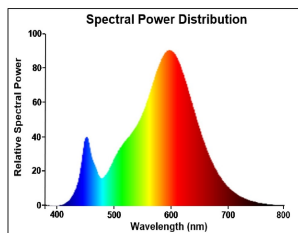

TOLEDO CANDLE

ToLEDo Candle 470LM 827 E27 SL4
0029645

Dimmable	No
Average life (Nominal) (h)	12000
Product EAN number	5410288296456

PHOTOMETRY