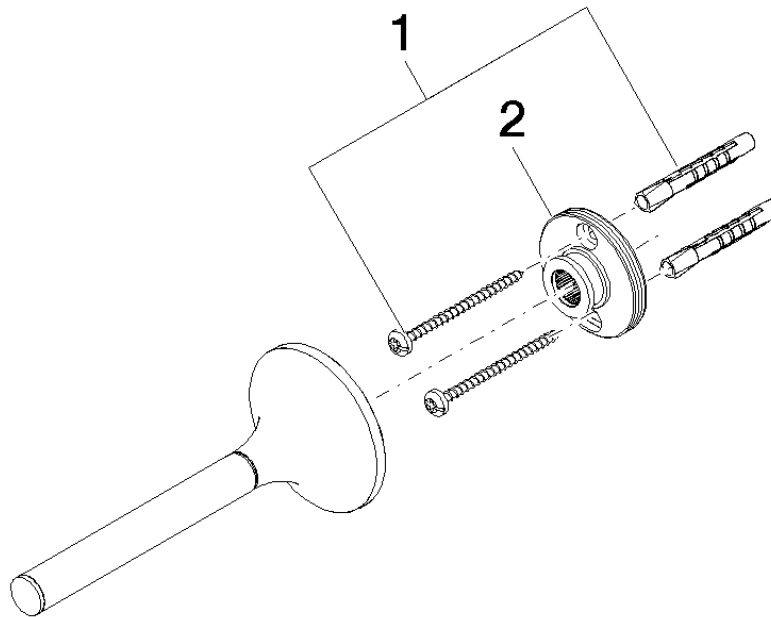

83 590 809 Product version from 3/13/2017 to 8/29/2019

- width 60mm
- height 60 mm
- rosette Ø 60 mm
- 139mm projection

	Brushed Dark Platinum	83 590 809-99
	Chrome	83 590 809-00
	Brushed Platinum	83 590 809-06
	Platinum	83 590 809-08
	Dark Chrome	83 590 809-19
	Brushed Durabronze (23kt Gold)	83 590 809-28
	Brushed Gold (PVD)	83 590 809-37
	Brushed Dark Brass (PVD)	83 590 809-39
	Brushed Bronze (PVD)	83 590 809-42
	Brushed Dark Bronze (PVD)	83 590 809-43
	Brushed Champagne (22kt Gold)	83 590 809-46
	Champagne (22kt Gold)	83 590 809-47

83 590 809 Product version from 3/13/2017 to 8/29/2019

mm [inches]

83 590 809 Product version from 3/13/2017 to 8/29/2019

Parts for other finishes can be found here: [Chrome](#)

### Spare parts list

No.	Item Number	Name	Quantity used	Delivery time
2	90 17 20 759 00 90	Holder Wall plate Ø 45 x 16 mm -	1.00	14
1	05 30 31 025 00 90	Mounting Bolt Round head 4,5 x 60 mm -	1.00	14