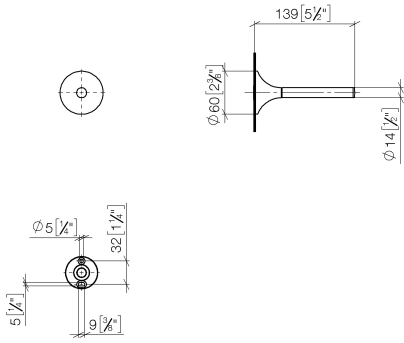

83 590 809 Product version from 3/13/2017 to 8/29/2019

- width 60mm
- height 60 mm
- rosette Ø 60 mm
- 139mm projection

	Brushed Dark Platinum	83 590 809-99
	Chrome	83 590 809-00
	Brushed Platinum	83 590 809-06
	Platinum	83 590 809-08
	Dark Chrome	83 590 809-19
	Brushed Durabronze (23kt Gold)	83 590 809-28
	Brushed Gold (PVD)	83 590 809-37
	Brushed Dark Brass (PVD)	83 590 809-39
	Brushed Bronze (PVD)	83 590 809-42
	Brushed Dark Bronze (PVD)	83 590 809-43
	Brushed Champagne (22kt Gold)	83 590 809-46
	Champagne (22kt Gold)	83 590 809-47

83 590 809 Product version from 3/13/2017 to 8/29/2019

mm [inches]

83 590 809 Product version from 3/13/2017 to 8/29/2019

Parts for other finishes can be found here: [Chrome](#)

### Spare parts list

No.	Item Number	Name	Quantity used	Delivery time
2	90 17 20 759 00 90	Holder Wall plate Ø 45 x 16 mm -	1.00	14
1	05 30 31 025 00 90	Mounting Bolt Round head 4,5 x 60 mm -	1.00	14