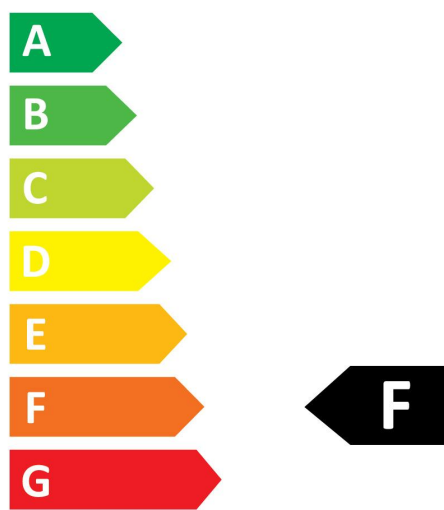

SYLVANIA

TOLEDO CANDLE

ToLEDo Candle 470LM 827 E27 SL4
0029645

0029645

5
kWh/1000h

2019/2015