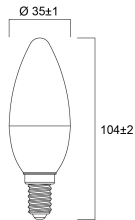

Lifetime data

TOLEDO CANDLE

ToLEDo Candle 470LM 827 E27 SL4
0029645

Lifespan L70 B50	12000
Average life (Nominal) (h)	12000
Average life (Rated) (h)	12000

Physical data

Nominal Product Length (mm)	105
Nominal Product Diameter (mm)	35
Weight (kg)	0.092

Packaging

Single packaging type	Carton
Product EAN number	5410288296456
Packaging single length / height (cm)	14.5
Packaging single width (cm)	4.0
Packaging single depth (cm)	11.0
DUN14 (outer)	15410288296453
Units per outer package	6
Packaging outer length / height (cm)	23.1
Packaging outer width (cm)	15.0
Packaging outer depth (cm)	12.2

PHOTOMETRY

TECHNICAL DRAWINGS

TOLEDO CANDLE

ToLEDo Candle 470LM 827 E27 SL4
0029645

0029645

5
kWh/1000h

2019/2015

SYLVANIA