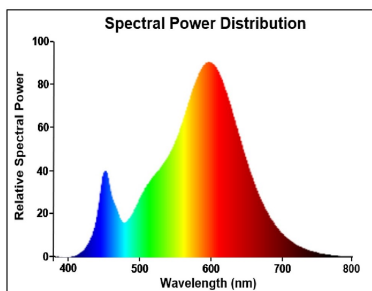

TOLEDO CANDLE

ToLEDo Candle 470LM 827 E27 SL4
0029645

Lifespan L70 B50	12000
Average life (Nominal) (h)	12000
Average life (Rated) (h)	12000

Physical data

Nominal Product Length (mm)	105
Nominal Product Diameter (mm)	35
Weight (kg)	0.092

Packaging

Single packaging type	Carton
Product EAN number	5410288296456
Packaging single length / height (cm)	14.5
Packaging single width (cm)	4.0
Packaging single depth (cm)	11.0
DUN14 (outer)	15410288296453
Units per outer package	6
Packaging outer length / height (cm)	23.1
Packaging outer width (cm)	15.0
Packaging outer depth (cm)	12.2

Safety data

Optimal operating condition (°C)	-20-40
Breakage cleaning instructions	Not applicable
Special purpose lamp	No
Dry applications use only	Yes
Suitable for household illumination	Yes
Safety message	Not Suitable for totally enclosed fixtures

PHOTOMETRY

TECHNICAL DRAWINGS