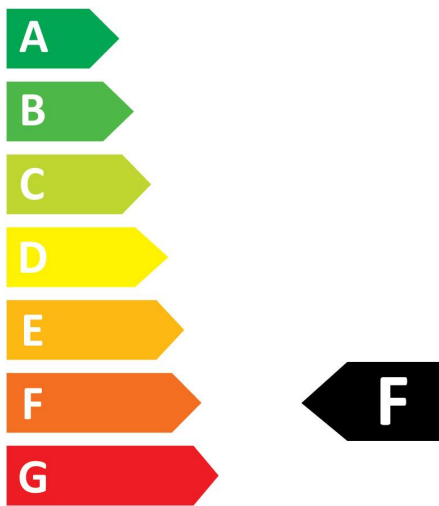

Optical data

Luminous flux (lm)	470
Luminous flux (Rated) (lm)	470
Colour temperature (K)	2700
Light colour	Homelight
CRI (Ra)	80
Colour Variation Initial (SDCM)	SDCM6
Photobiological Risk Group	RG0
Lumen maintenance at end of nominal life (%)	70

PHOTOMETRY

TECHNICAL DRAWINGS

TOLEDO CANDLE

ToLEDo Candle 470LM 827 E27 SL4
0029645

0029645

5
kWh/1000h

2019/2015

SYLVANIA