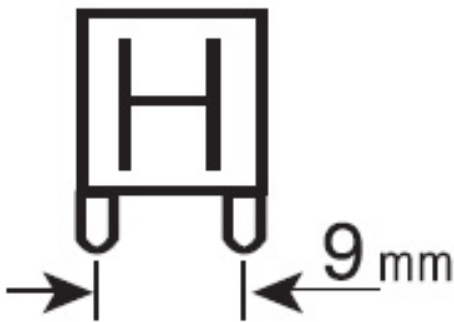

ToLEDo R7S V2 118MM DIM 1055LM 827 SL 0030776

Housing colour	Transparent
IP rating	IP20
Product EAN number	5410288307763
Warranty	3 years
Dimming method	Mains: leading / trailing edge
Useful luminous flux (#use)	1055

Technical drawings

Data table

GENERAL DATA

Product name	ToLEDo R7S V2 118MM DIM 1055LM 827 SL
Technology	LED
Lamp shape	Capsule
Cap/Base	R7s
Lamp finish	Clear
Fixture rating	Open
General application	Hospitality, Residential & Consumer
Operating temperature range (°C)	-20°C...+40°C
ETIM Class	EC001959
Warranty	3 years

OPTICAL DATA