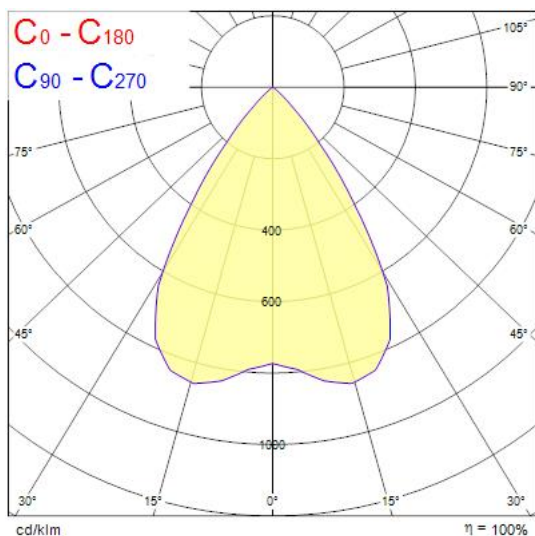

Concord

Solstice 150 1900lm 930 DALI SB
2070231

IP rating	IP40/20
IK rating	IK02
Product EAN number	5025768702312
Warranty	5 years

Photometry