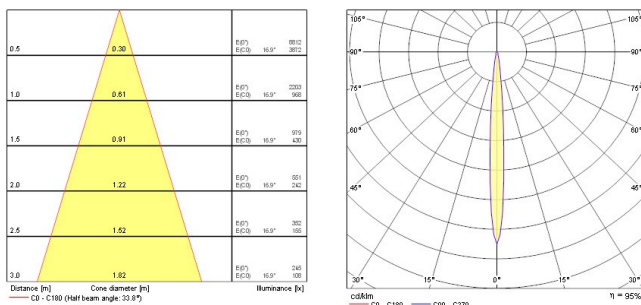

Instar Trend 75 Swing IP44 INSTAR TREND SW IP44 INDOOR BA 3079061

Product features

- INSTAR TREND SW IP44 INDOOR BA

PRODUCT OVERVIEW

Product name	INSTAR TREND SW IP44 INDOOR BA
Technology	Accessory
Cap/Base	GX5.3
Housing	Aluminium
Mount	Ceiling recessed mounting
Environment	Indoor
General application	Hospitality, Residential & Consumer
ETIM Class	EC001744
E-number FI	4274924
E-number SE	7461924
E-number Norway	3223416
Warranty	3 years
LOR (%)	Dependent on lamp
Light source included	Fixture without Lightsource
Electrical protection	Class III
Control gear mounting	Remote
Housing colour	Aluminium
IP rating	IP44/20
IK rating	IK02
Product EAN number	8711971790617

PHOTOMETRY

Instar Trend 75 Swing IP44 INSTAR TREND SW IP44 INDOOR BA 3079061

Distance [m]	Cone diameter [m]	E ₇₀ [lx]	E ₅₀ [lx]
0.5	0.07	9905	9905
1.0	0.14	4954	4954
1.5	0.22	3301	3301
2.0	0.29	2475	2475
2.5	0.36	1980	1980
3.0	0.43	1500	1500

Distance [m]	Cone diameter [m]	E ₇₀ [lx]	E ₅₀ [lx]
0.5	0.30	2096	1396
1.0	0.60	524	324
1.5	0.91	233	144
2.0	1.21	135	84
2.5	1.51	88	54
3.0	1.81	62	39

Distance [m]	Cone diameter [m]	E ₇₀ [lx]	E ₅₀ [lx]
0.5	0.32	2024	1276
1.0	0.65	506	319
1.5	0.97	277	174
2.0	1.30	167	104
2.5	1.62	112	70
3.0	1.95	80	50