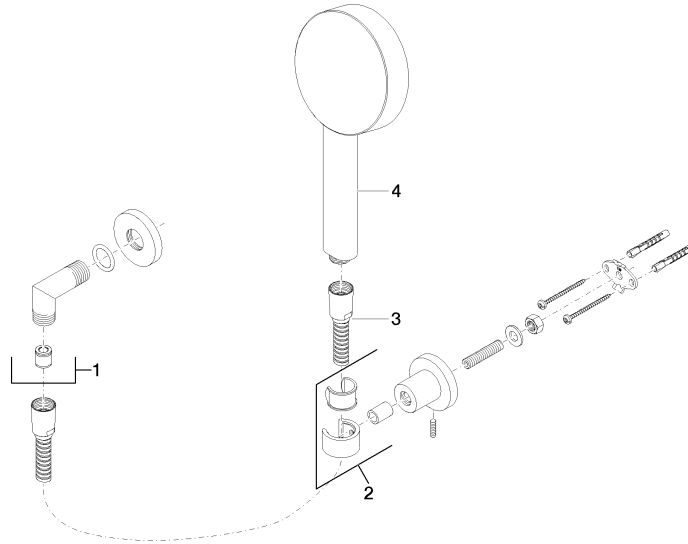

**Technical data:**

- rosette for wall elbow Ø 55mm
- rosette for shower holder Ø 55mm
- 1/2" wall elbow
- 1/2" shower outlet

**Notes:**

	Brushed Dark Platinum	27 803 892-99
	Chrome	27 803 892-00
	Brushed Platinum	27 803 892-06
	Platinum	27 803 892-08
	Dark Chrome	27 803 892-19
	Brushed Durabronze (23kt Gold)	27 803 892-28
	Matte Black	27 803 892-33
	Brushed Gold (PVD)	27 803 892-37
	Brushed Dark Brass (PVD)	27 803 892-39
	Brushed Bronze (PVD)	27 803 892-42
	Brushed Dark Bronze (PVD)	27 803 892-43
	Brushed Champagne (22kt Gold)	27 803 892-46
	Champagne (22kt Gold)	27 803 892-47
	Brushed Chrome	27 803 892-93

Recommended miscellaneous

- Concealed wall elbow -** 35 085 970 90
- min. recess depth 90 mm
  - max. recess depth 163 mm

27 803 892 Product version from 6/30/2015 to 7/21/2020

mm [inches]

Flow rate chart

## TARA Hand shower set with individual rosettes - Brushed Dark Platinum

---

TARA

27 803 892 Product version from 6/30/2015 to 7/21/2020

### Spare parts list

No.	Item Number	Name	Quantity used	Delivery time
2	28 050 892-99	TARA Wall bracket - Brushed Dark Platinum	1.00	40
1	28 450 892-99	connection	1.00	-
Spare part can no longer be ordered, please order the replacement item				
3	28 104 970-99	Metal shower hose 1/2" x 1/2" x 1250 mm - Brushed Dark Platinum	1.00	14
4	28 011 979-99	Hand shower 9 l/min - Brushed Dark Platinum	1.00	-
Spare part can no longer be ordered, please order the replacement item				