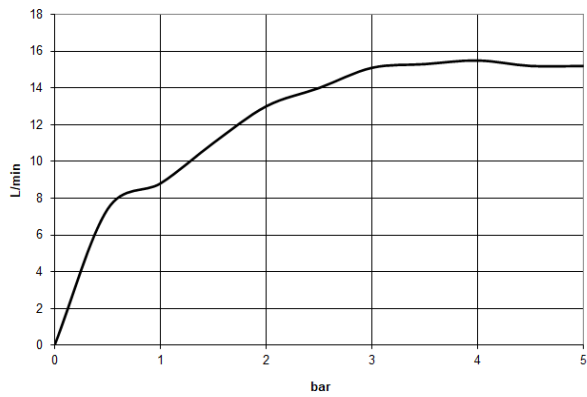

27 803 892 Product version from 6/30/2015 to 7/21/2020

- Three or five settings: COMPACT RAIN, COMPACT SOFT FLOW, COMPACT AQUAPRESSURE FLOW, max. flow rate 15 l/min (at 3 bar)
- Function from: 5 l/min
- inherently safe from back flow
- with anti-scale system
- metal shower hose 1250mm with integrated anti-twist protection

**Technical data:**

- rosette for wall elbow Ø 55mm
- rosette for shower holder Ø 55mm
- 1/2" wall elbow
- 1/2" shower outlet

**Notes:**

	Brushed Dark Platinum	27 803 892-99
	Chrome	27 803 892-00
	Brushed Platinum	27 803 892-06
	Platinum	27 803 892-08
	Dark Chrome	27 803 892-19
	Brushed Durabronze (23kt Gold)	27 803 892-28
	Matte Black	27 803 892-33
	Brushed Gold (PVD)	27 803 892-37
	Brushed Dark Brass (PVD)	27 803 892-39
	Brushed Bronze (PVD)	27 803 892-42
	Brushed Dark Bronze (PVD)	27 803 892-43
	Brushed Champagne (22kt Gold)	27 803 892-46
	Champagne (22kt Gold)	27 803 892-47
	Brushed Chrome	27 803 892-93

Recommended miscellaneous

- Concealed wall elbow -** 35 085 970 90
- min. recess depth 90 mm
  - max. recess depth 163 mm

27 803 892 Product version from 6/30/2015 to 7/21/2020

mm [inches]

Flow rate chart