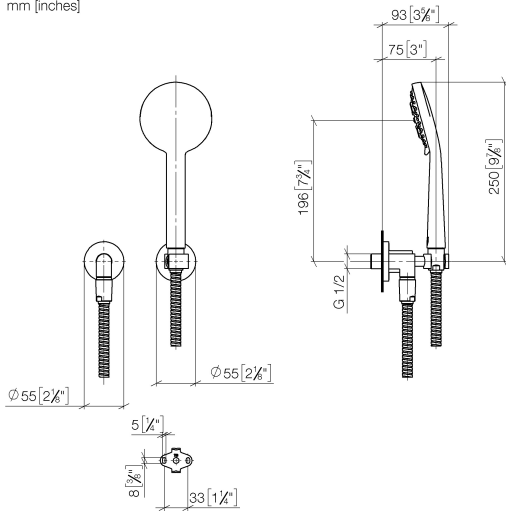

27 803 892 Product version from 6/30/2015 to 7/21/2020

- Three or five settings: COMPACT RAIN, COMPACT SOFT FLOW, COMPACT AQUAPRESSURE FLOW, max. flow rate 15 l/min (at 3 bar)
- Function from: 5 l/min
- inherently safe from back flow
- with anti-scale system
- metal shower hose 1250mm with integrated anti-twist protection

**Technical data:**

- rosette for wall elbow Ø 55mm
- rosette for shower holder Ø 55mm
- 1/2" wall elbow
- 1/2" shower outlet

**Notes:**

	Brushed Dark Platinum	27 803 892-99
	Chrome	27 803 892-00
	Brushed Platinum	27 803 892-06
	Platinum	27 803 892-08
	Dark Chrome	27 803 892-19
	Brushed Durabronze (23kt Gold)	27 803 892-28
	Matte Black	27 803 892-33
	Brushed Gold (PVD)	27 803 892-37
	Brushed Dark Brass (PVD)	27 803 892-39
	Brushed Bronze (PVD)	27 803 892-42
	Brushed Dark Bronze (PVD)	27 803 892-43
	Brushed Champagne (22kt Gold)	27 803 892-46
	Champagne (22kt Gold)	27 803 892-47
	Brushed Chrome	27 803 892-93

Recommended miscellaneous

- Concealed wall elbow -** 35 085 970 90
- min. recess depth 90 mm
  - max. recess depth 163 mm

27 803 892 Product version from 6/30/2015 to 7/21/2020

mm [inches]

Flow rate chart

### Spare parts list

No.	Item Number	Name	Quantity used	Delivery time
2	28 050 892-99	TARA Wall bracket - Brushed Dark Platinum	1.00	40
1	28 450 892-99	connection	1.00	-
Spare part can no longer be ordered, please order the replacement item				
3	28 104 970-99	Metal shower hose 1/2" x 1/2" x 1250 mm - Brushed Dark Platinum	1.00	14
4	28 011 979-99	Hand shower 9 l/min - Brushed Dark Platinum	1.00	-
Spare part can no longer be ordered, please order the replacement item				