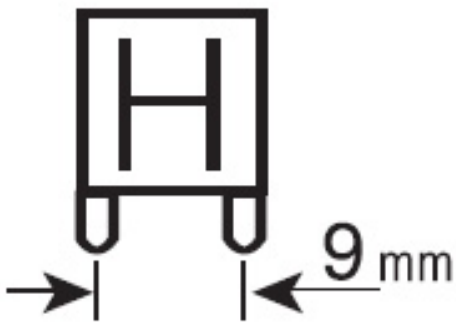

ToLEDo R7S V2 118MM 1521LM 827 SL 0030775

Housing colour	Transparent
IP rating	IP20
Product EAN number	5410288307756
Warranty	3 years
Dimming method	N/A
Useful luminous flux (#use)	1521

Technical drawings

Data table

GENERAL DATA

Product name	ToLEDo R7S V2 118MM 1521LM 827 SL
Technology	LED
Lamp shape	Capsule
Cap/Base	R7s
Lamp finish	Clear
Fixture rating	Open
General application	Hospitality, Residential & Consumer
Operating temperature range (°C)	-20°C...+40°C
ETIM Class	EC001959
Warranty	3 years

OPTICAL DATA