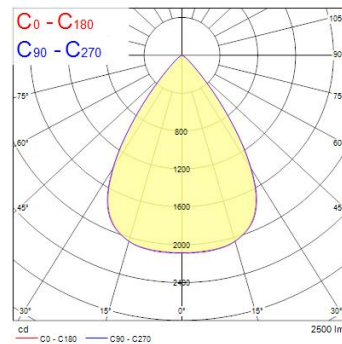

INSAVER UGR19 IP65 205 2500LM 840

Item No: 0030531

PRO

Technical Assets

Dimensions (mm)

Photometrics

INSAVER UGR19 IP65 205 2500LM 840

Item No: 0030531

Optical data

Useful luminous flux (Φ_{use})	2500
Fixture luminous flux (lm)	2500
Luminaire efficacy (lm/W)	125
Correlated colour temperature (k)	4000
Light colour	Neutral White
CRI (Ra)	80
Colour Variation Initial (SDCM)	SDCM3
Beam Angle (°)	70
Distribution type	Symmetric
Glare control	< 19
Photobiological Risk Group	RG1

INSAVER UGR19 IP65 205 2500LM 840

Item No: 0030531

SYLVANIA

Physical data

Housing colour	RAL 9010 - Pure white
IP rating	IP65
IK rating	IK03
Diffuser finish	Other
Diffuser material	None
Reflector finish	Not Applicable
Nominal Product Height (mm)	60
Nominal Product Diameter (mm)	220
Built-in diameter (mm)	205
Weight (kg)	1.064