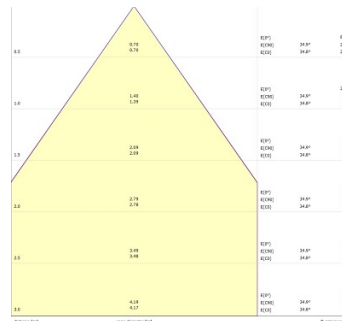

Photometrics