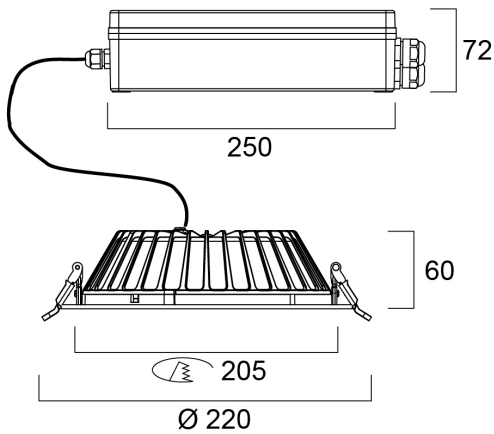

INSAVER UGR19 IP65 205 2500LM 840

Item No: 0030531

PRO

Technical Assets

Dimensions (mm)

Photometrics

INSAVER UGR19 IP65 205 2500LM 840

Item No: 0030531

SYLVANIA

General data

Product name	INSAVER UGR19 IP65 205 2500LM 840
Technology	LED
Cap/Base	N/A
Housing	Aluminium
Mount	Ceiling recessed mounting
General application	Hospitality, Office, Retail
Operating temperature range (°C)	-20°C...+40°C
ETIM Class	EC001744
E-number FI	4579608
Warranty	5 years

INSAVER UGR19 IP65 205 2500LM 840

Item No: 0030531

SYLVANIA

Physical data

Housing colour	RAL 9010 - Pure white
IP rating	IP65
IK rating	IK03
Diffuser finish	Other
Diffuser material	None
Reflector finish	Not Applicable
Nominal Product Height (mm)	60
Nominal Product Diameter (mm)	220
Built-in diameter (mm)	205
Weight (kg)	1.064

Packaging

Product EAN number	5410288305318
Packaging single width (cm)	32.5
Packaging single depth (cm)	11.0
DUN14 (inner)	15410288305315
Packaging outer length / height (cm)	67.0

Safety data

Glow Wire Test (°C)	850
Optimal operating condition (°C)	-20-40