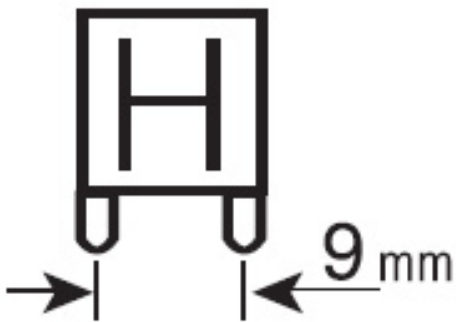

ToLEDo R7S V2 118MM 850LM 840 SL 0030774

Housing colour	Transparent
IP rating	IP20
Product EAN number	5410288307749
Warranty	3 years
Dimming method	N/A
Useful luminous flux (#use)	850

Technical drawings

Data table

GENERAL DATA

Product name	ToLEDo R7S V2 118MM 850LM 840 SL
Technology	LED
Lamp shape	Capsule
Cap/Base	R7s
Lamp finish	Clear
Fixture rating	Open
General application	Hospitality, Residential & Consumer
Operating temperature range (°C)	-20°C...+40°C
ETIM Class	EC001959
Warranty	3 years

OPTICAL DATA