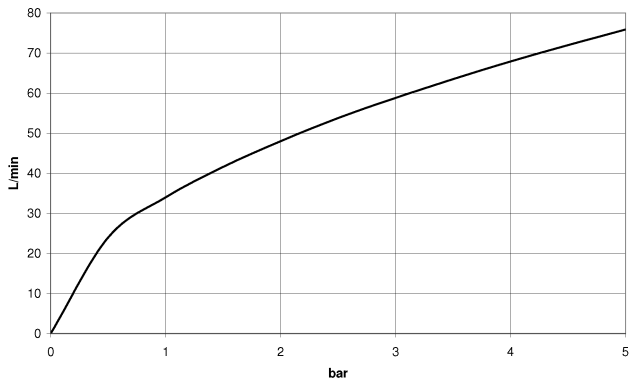

28 450 410 Product version up to 7/6/2018

- 1/2" shower outlet
- rosette Ø 55 mm
- 1/2" connection
- WRAS

Intrinsic protection against back flow.

	Brushed Dark Platinum	28 450 410-99
	Chrome	28 450 410-00
	Brushed Platinum	28 450 410-06
	Platinum	28 450 410-08
	Durabass (23kt Gold)	28 450 410-09
	Brushed Durabass (23kt Gold)	28 450 410-28
	Brushed Gold (PVD)	28 450 410-37
	Brushed Dark Brass (PVD)	28 450 410-39
	Brushed Bronze (PVD)	28 450 410-42
	Brushed Dark Bronze (PVD)	28 450 410-43

**Recommended miscellaneous**

- Concealed wall elbow -** 35 085 970 90
- min. recess depth 90 mm
  - max. recess depth 163 mm

28 450 410 Product version up to 7/6/2018

mm [inches]

**Flow rate chart**

**Codes & Standards**