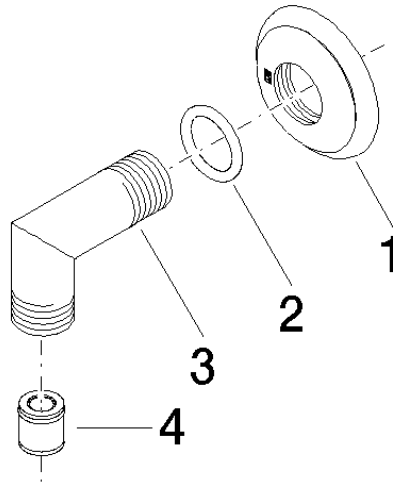

28 450 410 Product version up to 7/6/2018

- 1/2" shower outlet
- rosette Ø 55 mm
- 1/2" connection
- WRAS

Intrinsic protection against back flow.

	Brushed Dark Platinum	28 450 410-99
	Chrome	28 450 410-00
	Brushed Platinum	28 450 410-06
	Platinum	28 450 410-08
	Durabass (23kt Gold)	28 450 410-09
	Brushed Durabass (23kt Gold)	28 450 410-28
	Brushed Gold (PVD)	28 450 410-37
	Brushed Dark Brass (PVD)	28 450 410-39
	Brushed Bronze (PVD)	28 450 410-42
	Brushed Dark Bronze (PVD)	28 450 410-43

**Recommended miscellaneous**

- Concealed wall elbow -** 35 085 970 90
- min. recess depth 90 mm
  - max. recess depth 163 mm

28 450 410 Product version up to 7/6/2018

mm [inches]

**Flow rate chart**

**Codes & Standards**

EN 1717

Scottish Water  
Byelaws

UK Water Supply  
Regulations

### Spare parts list

No.	Item Number	Name	Quantity used	Delivery time
4	90 23 01 141 00 90	Back-flow preventer -	1.00	14
2	90 14 10 026 00 90	O-Ring 20,5 x 3,5 mm -	1.00	14
3	09 11 03 121-99	Connection 1/2" 61,5 x 42,5 x 21 mm - Brushed Dark Platinum	1.00	-
Spare part can no longer be ordered, please order the replacement item				
1	09 27 35 003-99	Rosette Ø 55 x Ø 27 x 10 mm - Brushed Dark Platinum	1.00	40