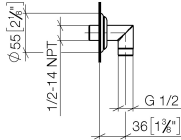

28 450 410 Product version up to 7/6/2018

- 1/2" shower outlet
- rosette Ø 55 mm
- 1/2" connection
- WRAS

Intrinsic protection against back flow.

	Brushed Dark Platinum	28 450 410-99
	Chrome	28 450 410-00
	Brushed Platinum	28 450 410-06
	Platinum	28 450 410-08
	Durabass (23kt Gold)	28 450 410-09
	Brushed Durabass (23kt Gold)	28 450 410-28
	Brushed Gold (PVD)	28 450 410-37
	Brushed Dark Brass (PVD)	28 450 410-39
	Brushed Bronze (PVD)	28 450 410-42
	Brushed Dark Bronze (PVD)	28 450 410-43

**Recommended miscellaneous**

- Concealed wall elbow -** 35 085 970 90
- min. recess depth 90 mm
  - max. recess depth 163 mm

28 450 410 Product version up to 7/6/2018

mm [inches]

**Flow rate chart**

**Codes & Standards**

### Spare parts list

No.	Item Number	Name	Quantity used	Delivery time
4	90 23 01 141 00 90	Back-flow preventer -	1.00	14
2	90 14 10 026 00 90	O-Ring 20,5 x 3,5 mm -	1.00	14
3	09 11 03 121-99	Connection 1/2" 61,5 x 42,5 x 21 mm - Brushed Dark Platinum	1.00	-
Spare part can no longer be ordered, please order the replacement item				
1	09 27 35 003-99	Rosette Ø 55 x Ø 27 x 10 mm - Brushed Dark Platinum	1.00	40